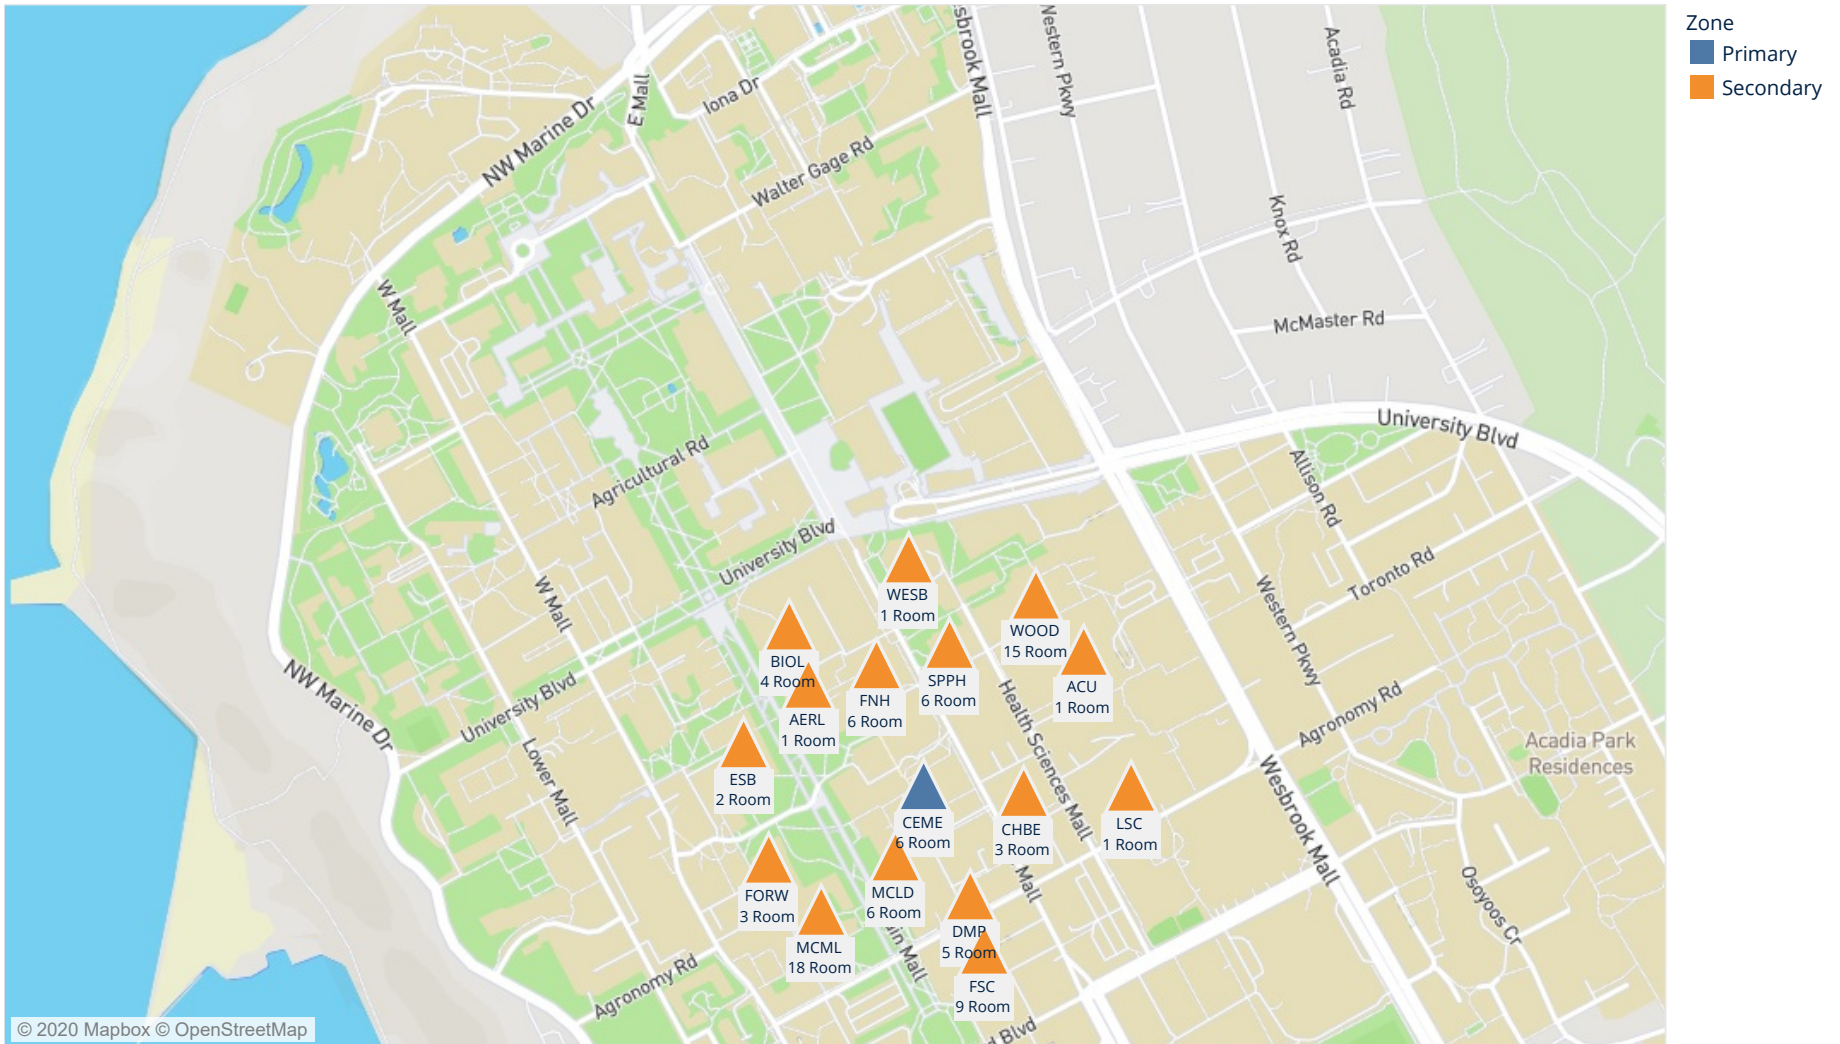

Map - Distribution of Locations per Course Code - AANB

Zone
■ Primary
■ Secondary

Map - Distribution of Locations per Course Code - ACAM

Zone
■ Primary
■ Secondary

Map - Distribution of Locations per Course Code - ADHE

Zone
■ Primary
■ Secondary

Map - Distribution of Locations per Course Code - AFST

Zone
■ Primary
■ Secondary

Map - Distribution of Locations per Course Code - AGEC

Map - Distribution of Locations per Course Code - ANAT

Map - Distribution of Locations per Course Code - ANTH

Zone
■ Primary
■ Secondary

Map - Distribution of Locations per Course Code - APBI

Map - Distribution of Locations per Course Code - APPP

Zone
■ Primary
■ Secondary

Map - Distribution of Locations per Course Code - APSC

Map - Distribution of Locations per Course Code - ARBC

Zone
■ Primary
■ Secondary

Map - Distribution of Locations per Course Code - ARCH

Zone
■ Primary
■ Secondary