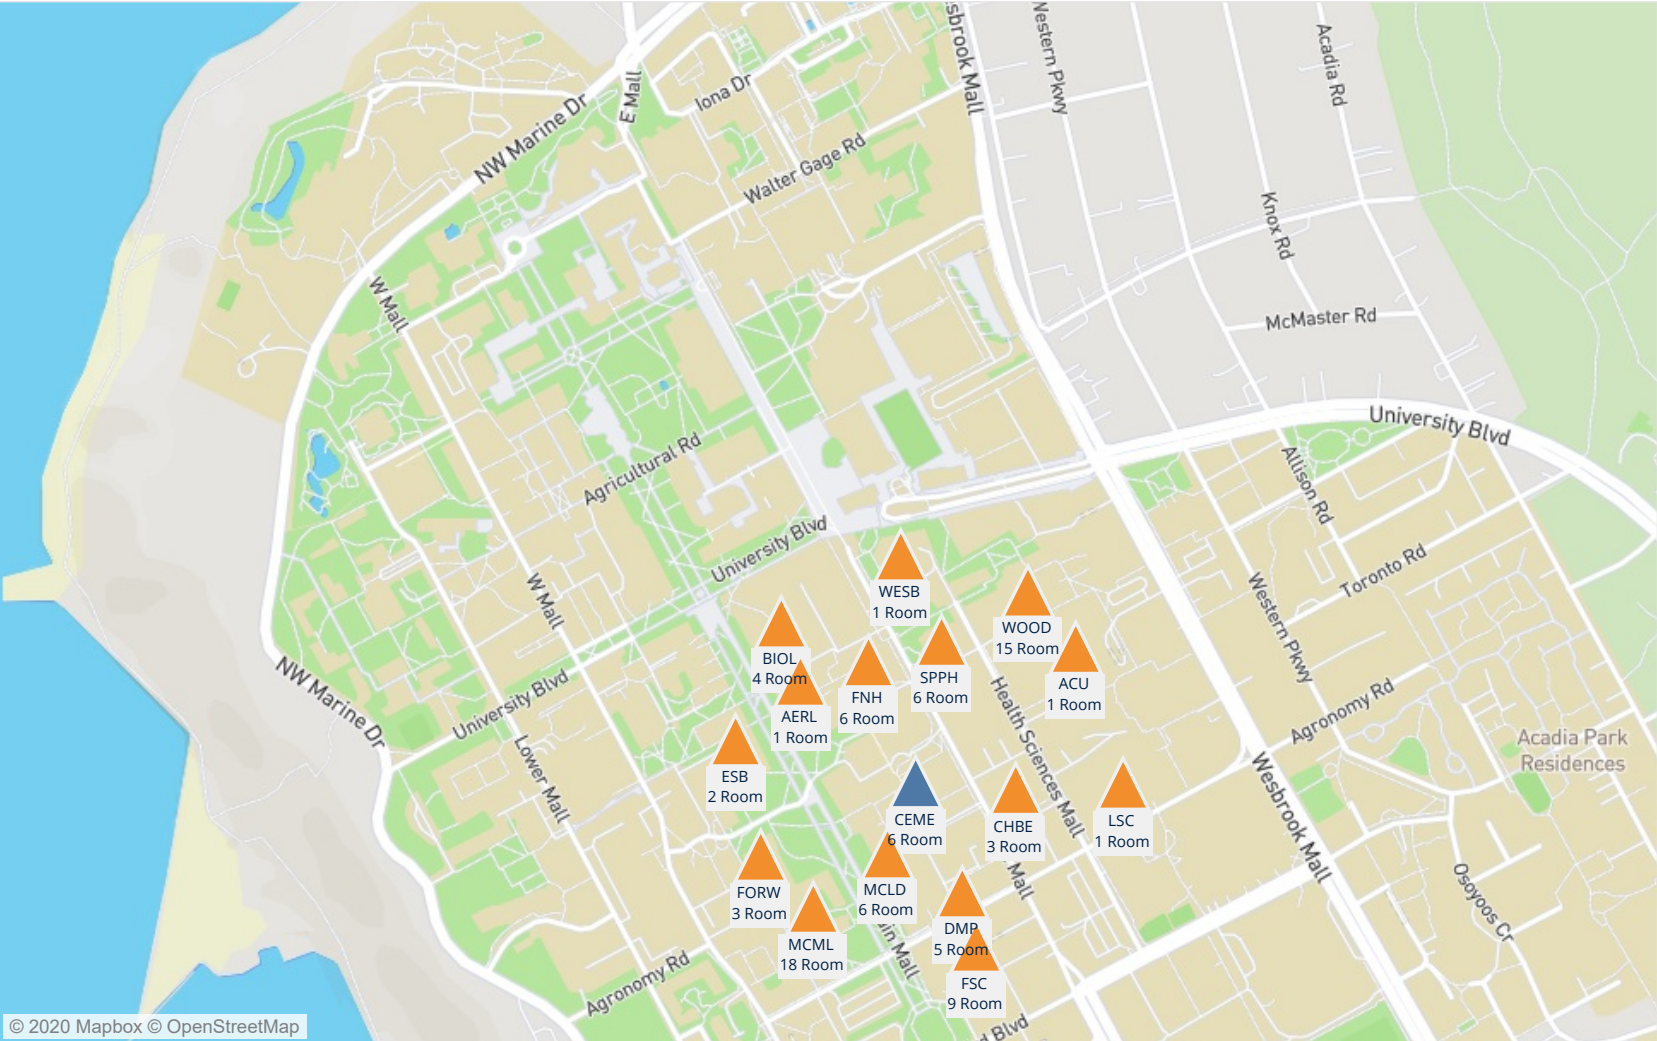

Zone
■ Primary
■ Secondary

Map - Distribution of Locations per Course Code - BOTA

Map - Distribution of Locations per Course Code - BUSI

Map - Distribution of Locations per Course Code - CAPS

Map - Distribution of Locations per Course Code - CCFI

Zone
■ Primary
■ Secondary

Map - Distribution of Locations per Course Code - CCST

Zone
■ Primary
■ Secondary

Map - Distribution of Locations per Course Code - CDST

Zone
■ Primary
■ Secondary

Map - Distribution of Locations per Course Code - CEEN

Zone
■ Primary
■ Secondary

© 2020 Mapbox © OpenStreetMap

Map - Distribution of Locations per Course Code - CENS

© 2020 Mapbox © OpenStreetMap

Map - Distribution of Locations per Course Code - CHBE

Map - Distribution of Locations per Course Code - CHEM

Map - Distribution of Locations per Course Code - CHIN

Zone
■ Primary
■ Secondary

Map - Distribution of Locations per Course Code - CIVL

Zone
■ Primary
■ Secondary

Map - Distribution of Locations per Course Code - CLCH