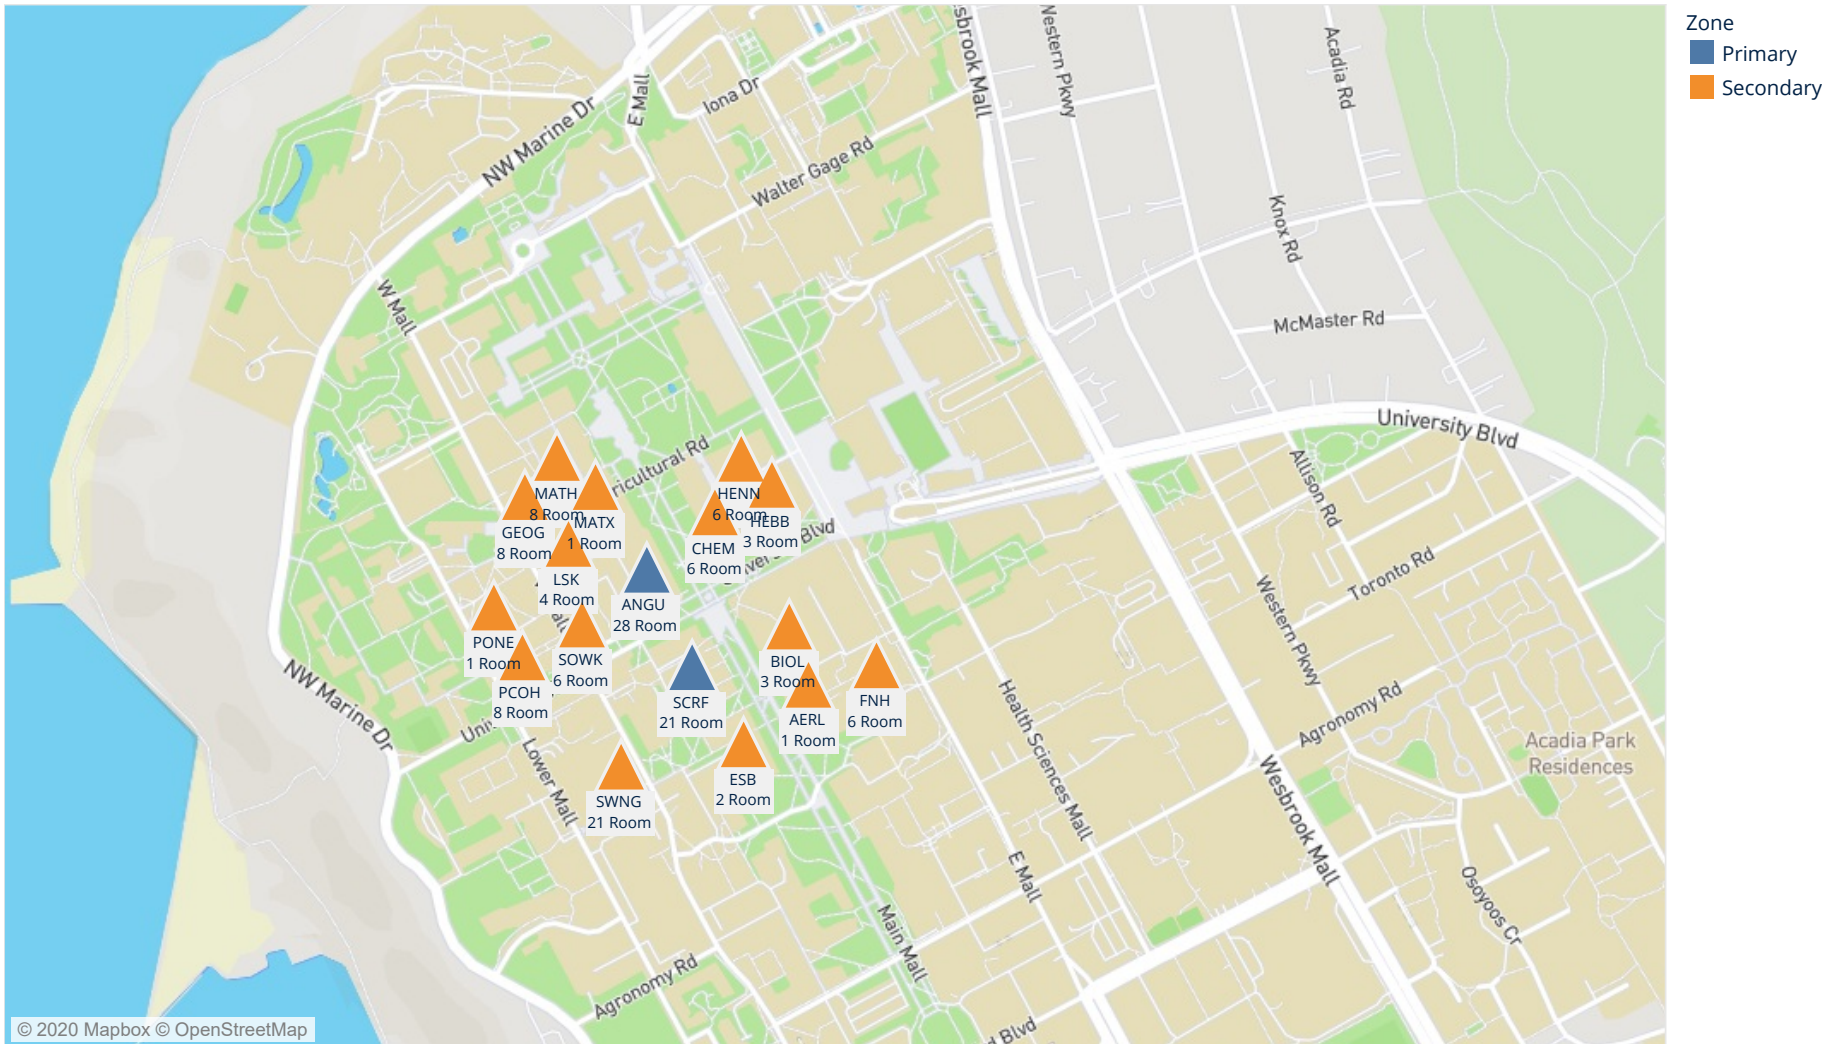

Map - Distribution of Locations per Course Code - CHIN

Zone
■ Primary
■ Secondary

Map - Distribution of Locations per Course Code - CIVL

Zone
■ Primary
■ Secondary

Map - Distribution of Locations per Course Code - CLCH

Zone
■ Primary
■ Secondary

Map - Distribution of Locations per Course Code - CLST

Zone
■ Primary
■ Secondary

Map - Distribution of Locations per Course Code - CNPS

Map - Distribution of Locations per Course Code - CNRS

© 2020 Mapbox © OpenStreetMap

Map - Distribution of Locations per Course Code - CNTO

Zone
■ Primary
■ Secondary

Map - Distribution of Locations per Course Code - COEC

Map - Distribution of Locations per Course Code - COGS

Zone
■ Primary
■ Secondary

Map - Distribution of Locations per Course Code - COHR

Map - Distribution of Locations per Course Code - COLX

Zone
■ Primary
■ Secondary

Map - Distribution of Locations per Course Code - COMM