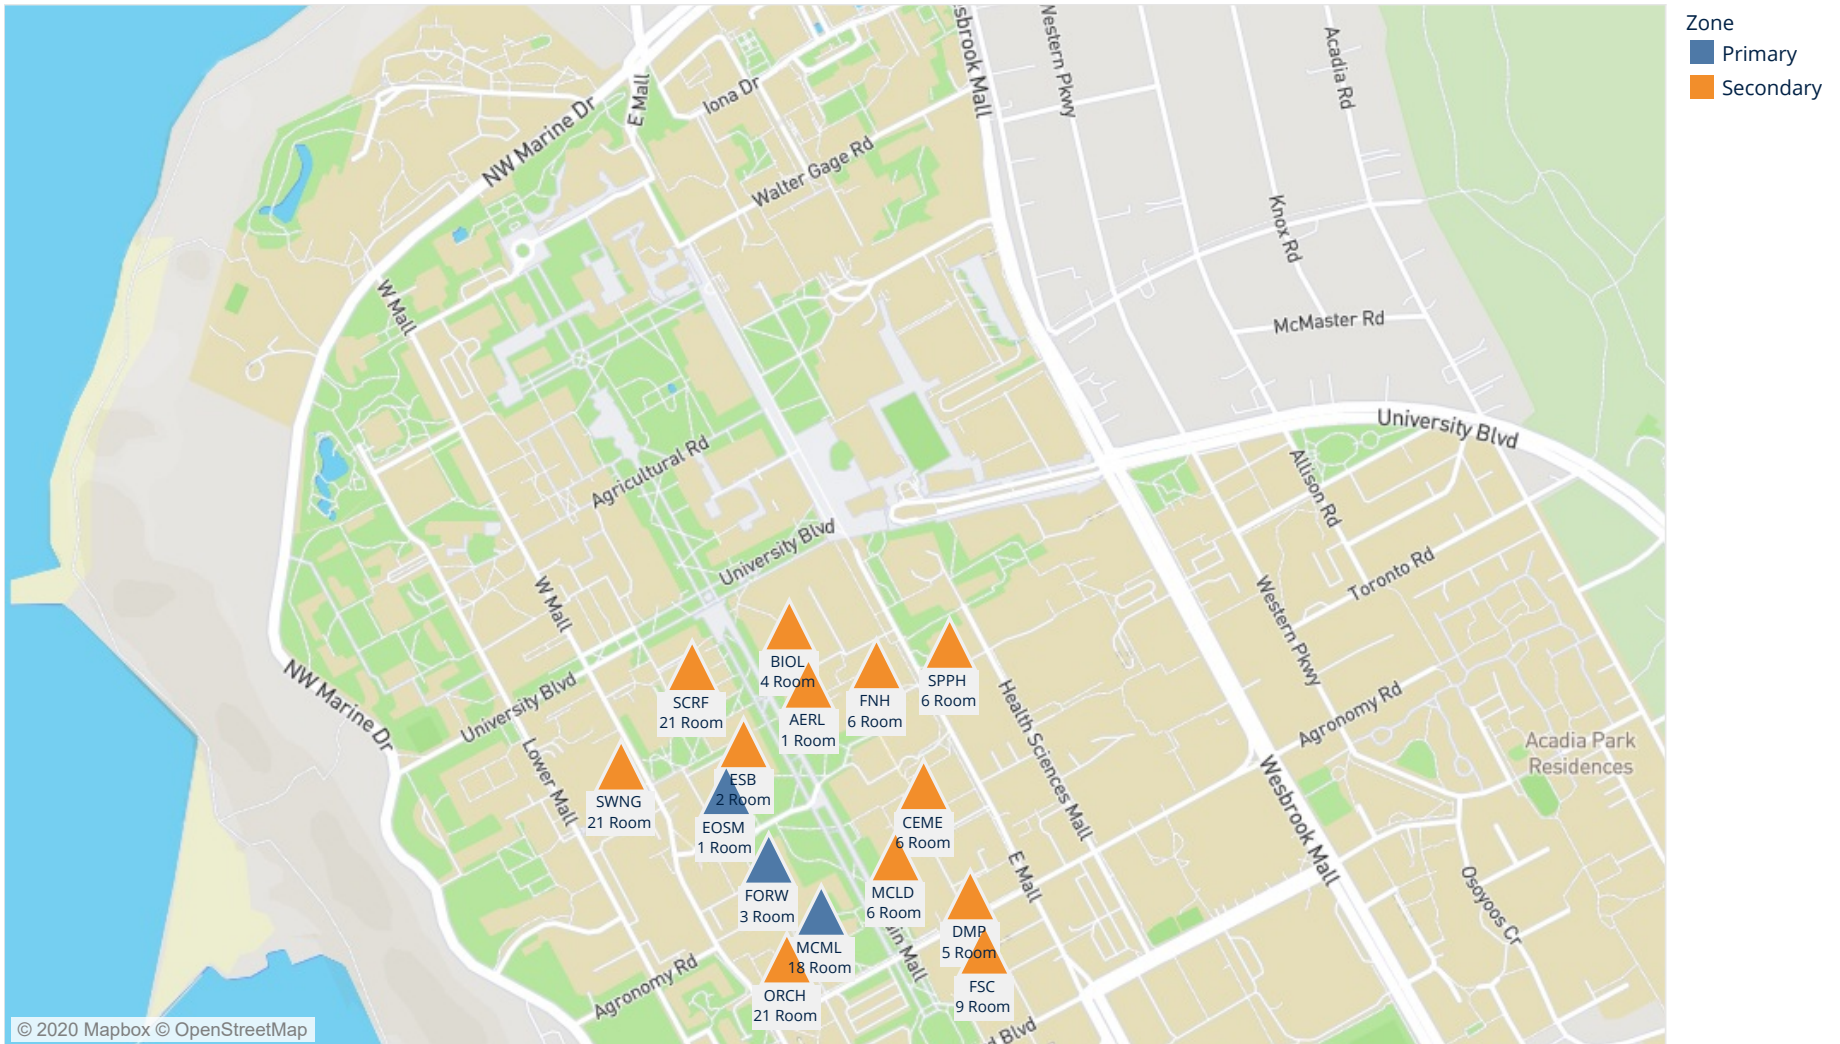

Map - Distribution of Locations per Course Code - MDVL

Zone
■ Primary
■ Secondary

Map - Distribution of Locations per Course Code - MECH

Map - Distribution of Locations per Course Code - MEDG

Zone
■ Primary
■ Secondary

Map - Distribution of Locations per Course Code - MICB

Zone
■ Primary
■ Secondary

Map - Distribution of Locations per Course Code - MIDW

Zone
■ Primary
■ Secondary

Map - Distribution of Locations per Course Code - MINE

Map - Distribution of Locations per Course Code - MTRL

Zone
■ Primary
■ Secondary

Map - Distribution of Locations per Course Code - MUSC

Zone
■ Primary
■ Secondary

Map - Distribution of Locations per Course Code - NEST