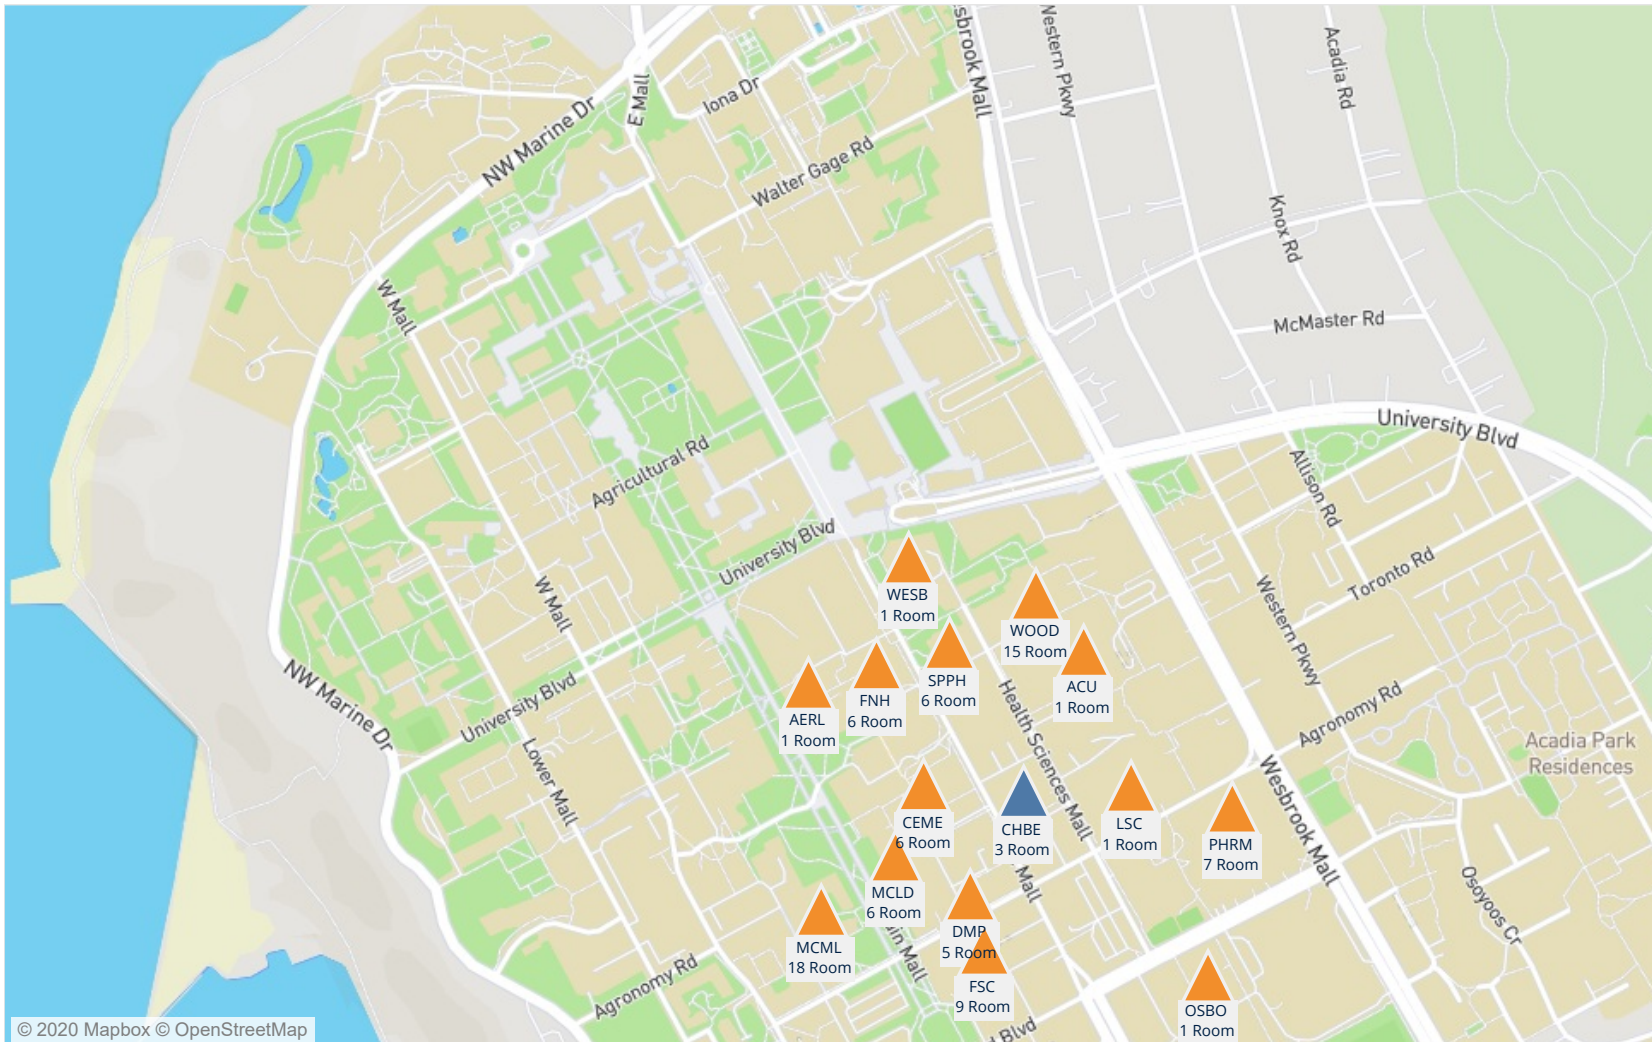

Zone
■ Primary
■ Secondary

Map - Distribution of Locations per Course Code - BOTA

Map - Distribution of Locations per Course Code - BUSI

Map - Distribution of Locations per Course Code - CAPS

Map - Distribution of Locations per Course Code - CCFI

Zone
■ Primary
■ Secondary

Map - Distribution of Locations per Course Code - CCST

Zone
■ Primary
■ Secondary

Map - Distribution of Locations per Course Code - CDST

Zone
■ Primary
■ Secondary

Map - Distribution of Locations per Course Code - CEEN

Zone
■ Primary
■ Secondary

© 2020 Mapbox © OpenStreetMap

Map - Distribution of Locations per Course Code - CENS

© 2020 Mapbox © OpenStreetMap

Map - Distribution of Locations per Course Code - CHBE

Map - Distribution of Locations per Course Code - CHEM

Map - Distribution of Locations per Course Code - CHIN

Zone
■ Primary
■ Secondary

Map - Distribution of Locations per Course Code - CIVL

Zone
■ Primary
■ Secondary

Map - Distribution of Locations per Course Code - CLCH