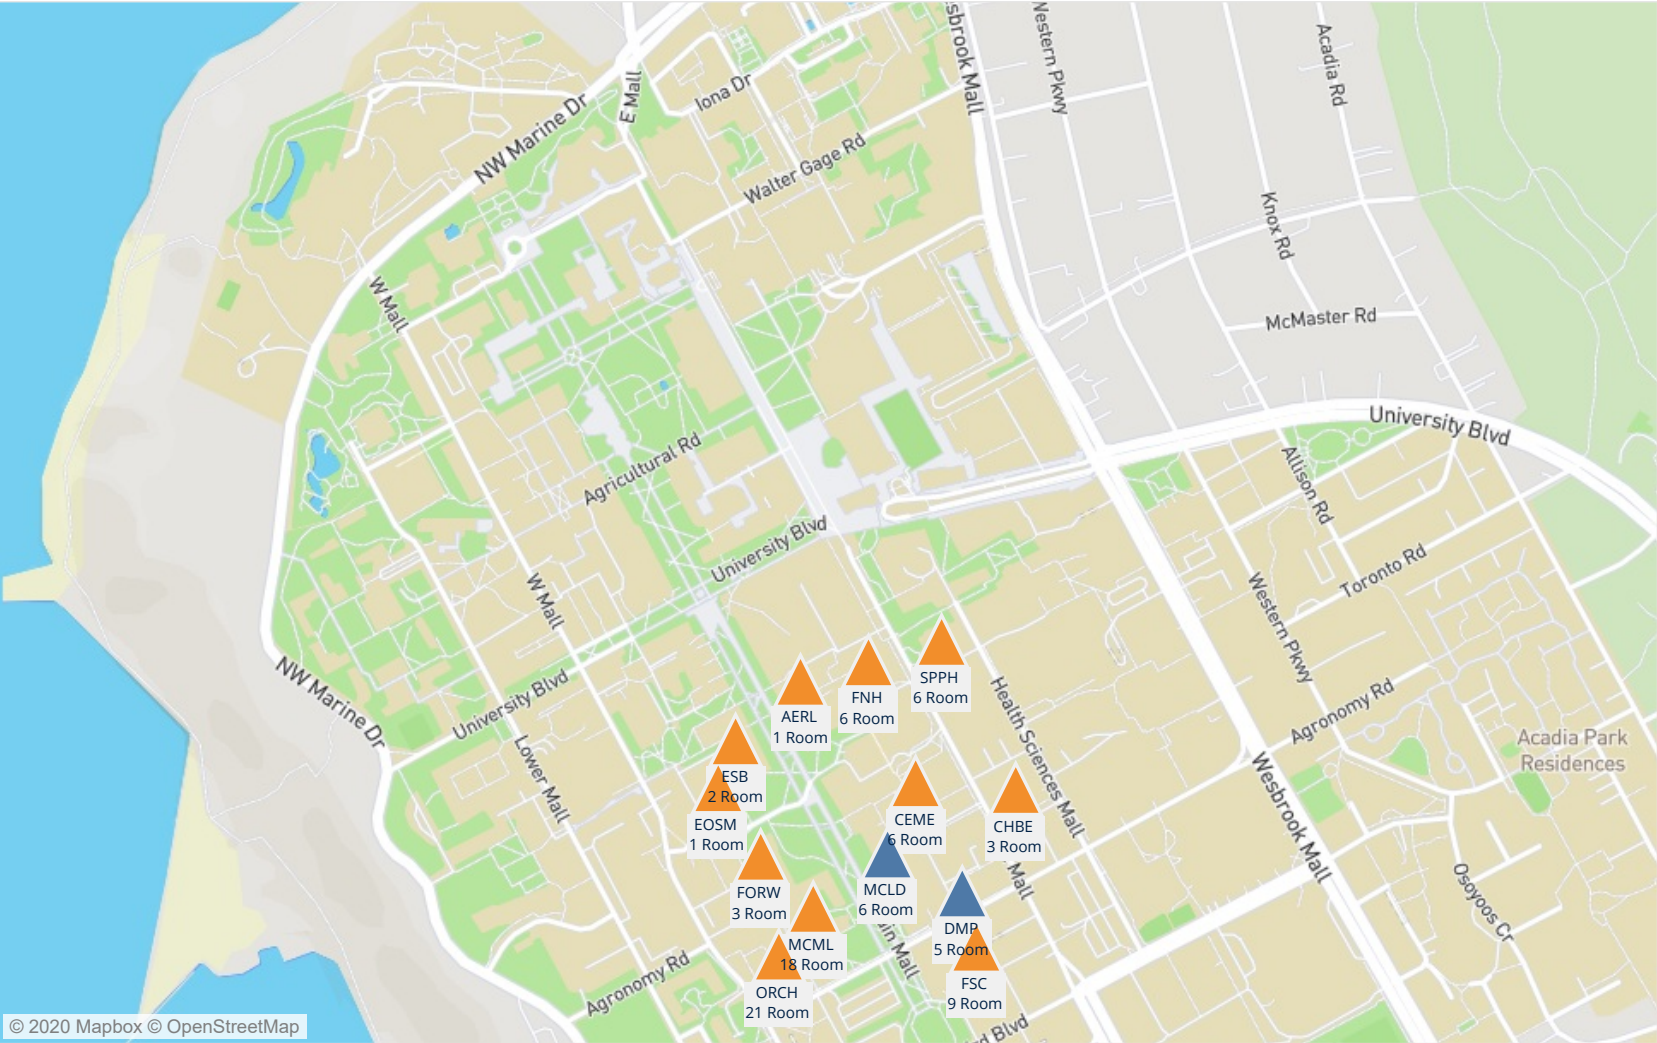

The maps in this document were prepared using the department centroids identified in the Qualtrics survey sent out to departments during the consultation phase of the Vancouver Scheduling Project. Please note that departments will have the opportunity to make changes to the centroid during Phase 2, which begins in January 2021. A centroid can be identified for each course code that a department oversees.

Map - Distribution of Locations per Course Code - AANB

Zone
■ Primary
■ Secondary

Map - Distribution of Locations per Course Code - ACAM

Zone
■ Primary
■ Secondary

Map - Distribution of Locations per Course Code - ADHE

Zone
■ Primary
■ Secondary

Map - Distribution of Locations per Course Code - AFST

Zone
■ Primary
■ Secondary

Map - Distribution of Locations per Course Code - AGEC

Map - Distribution of Locations per Course Code - ANAT

Map - Distribution of Locations per Course Code - BALA

Map - Distribution of Locations per Course Code - BAMA

Map - Distribution of Locations per Course Code - BAMS

Map - Distribution of Locations per Course Code - BAPA