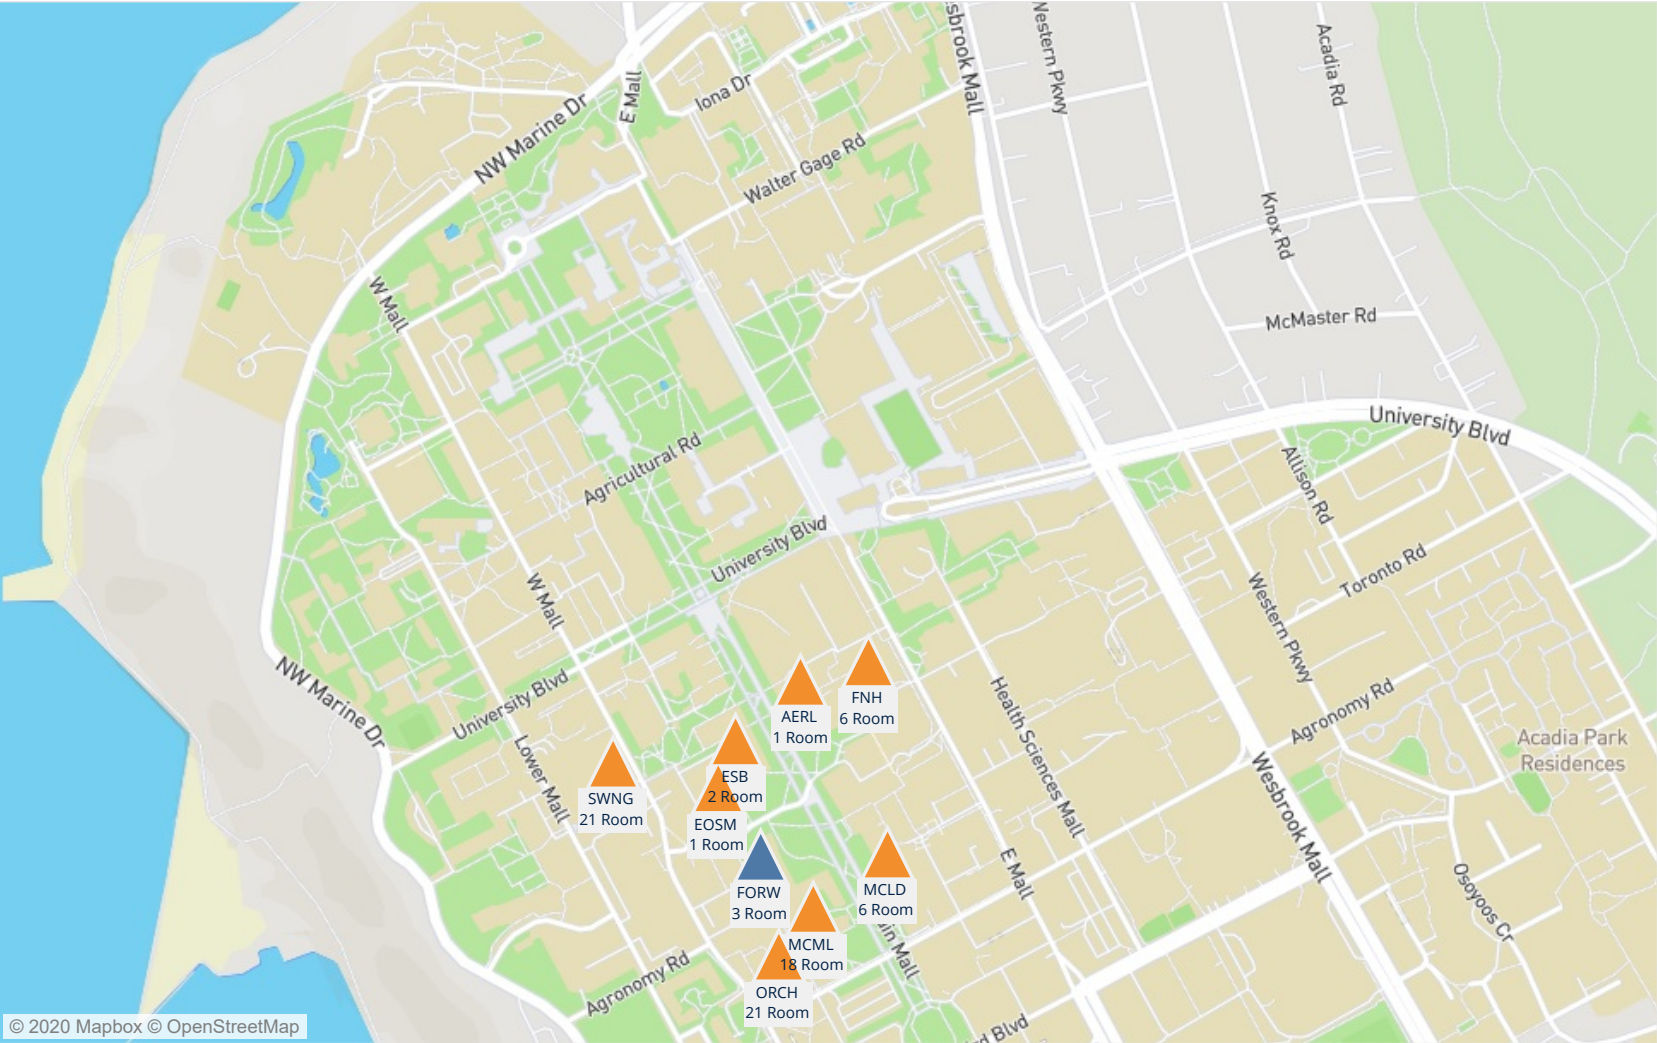

Map - Distribution of Locations per Course Code - CHIN

Zone
■ Primary
■ Secondary

Map - Distribution of Locations per Course Code - CIVL

Zone
■ Primary
■ Secondary

Map - Distribution of Locations per Course Code - CLCH

Zone
■ Primary
■ Secondary

Map - Distribution of Locations per Course Code - CLST

Zone
■ Primary
■ Secondary

Map - Distribution of Locations per Course Code - CNPS

Map - Distribution of Locations per Course Code - CNRS

© 2020 Mapbox © OpenStreetMap

Map - Distribution of Locations per Course Code - CNTO

Zone
■ Primary
■ Secondary

Map - Distribution of Locations per Course Code - COEC

Map - Distribution of Locations per Course Code - COGS

Zone
■ Primary
■ Secondary

Map - Distribution of Locations per Course Code - COHR

Map - Distribution of Locations per Course Code - COLX

Zone
■ Primary
■ Secondary

Map - Distribution of Locations per Course Code - COMM