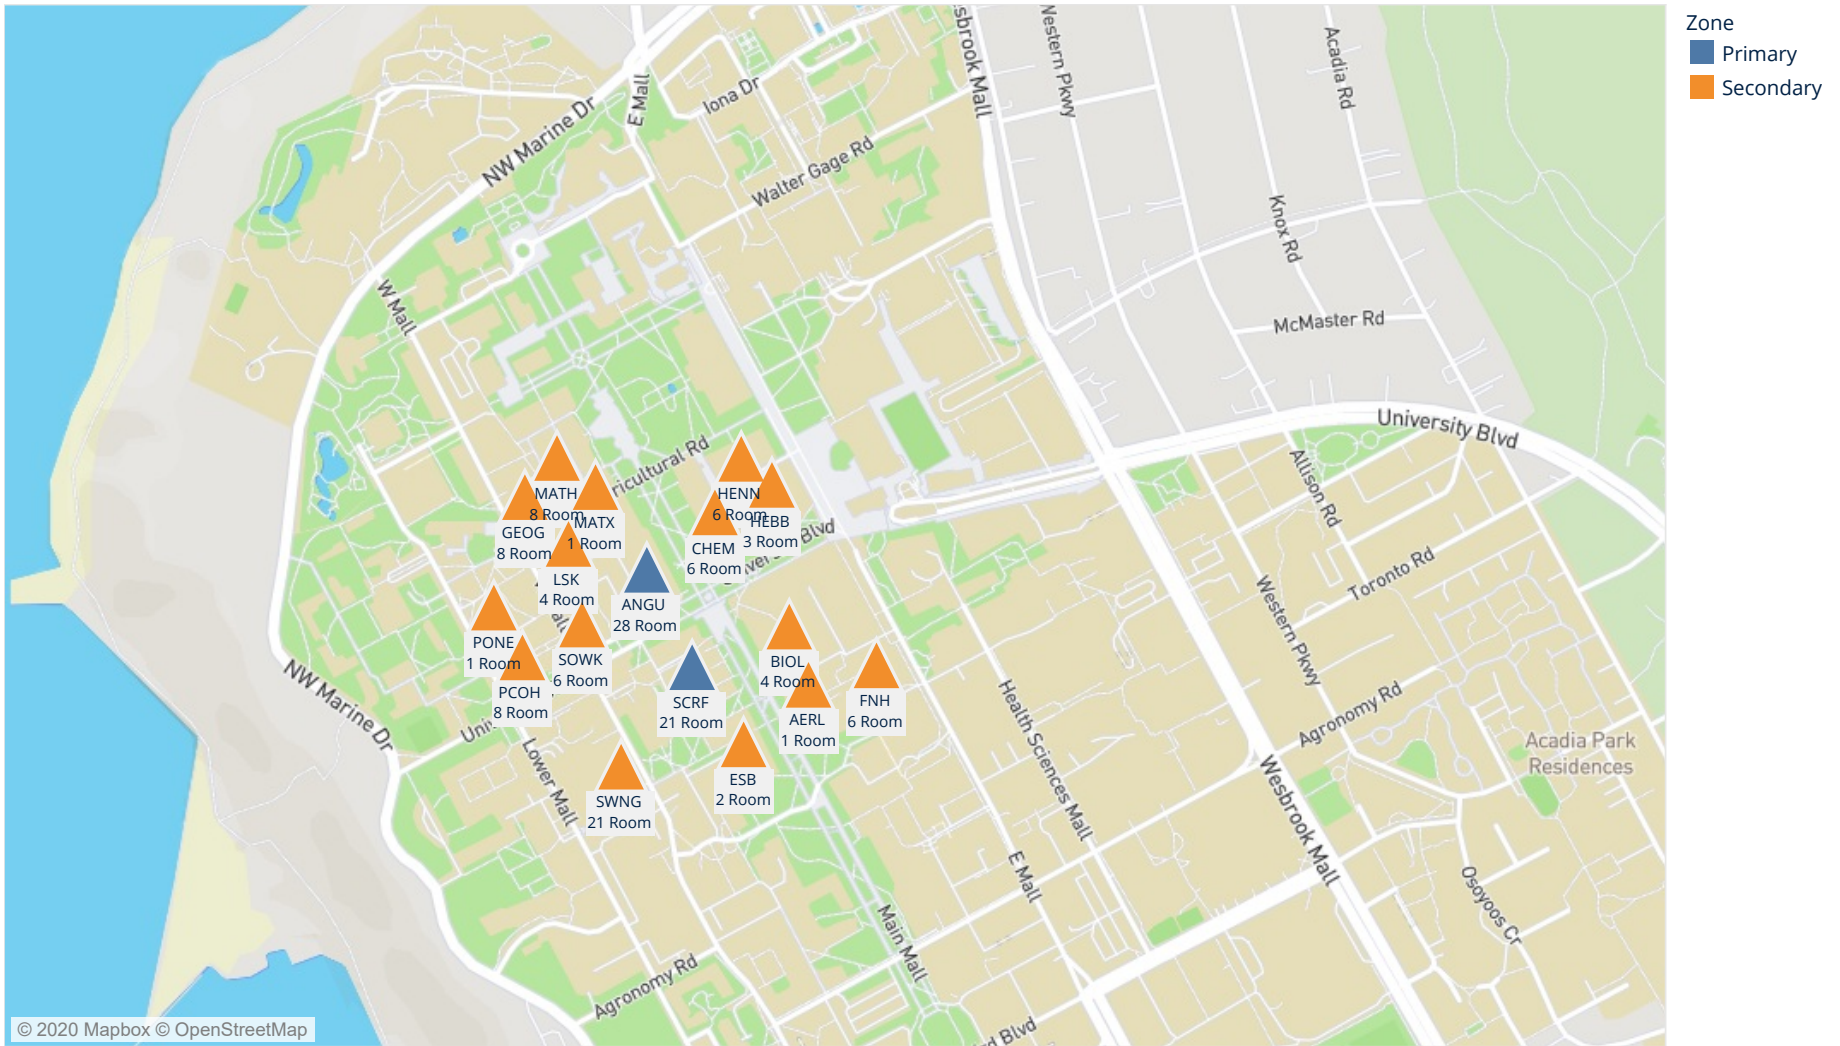

Map - Distribution of Locations per Course Code - CHIN

Zone
■ Primary
■ Secondary

Map - Distribution of Locations per Course Code - CIVL

Zone
■ Primary
■ Secondary

Map - Distribution of Locations per Course Code - CLCH

Zone
■ Primary
■ Secondary

Map - Distribution of Locations per Course Code - CLST

Zone
■ Primary
■ Secondary

Map - Distribution of Locations per Course Code - CNPS

Map - Distribution of Locations per Course Code - CNRS

© 2020 Mapbox © OpenStreetMap

Map - Distribution of Locations per Course Code - CNTO

Zone
■ Primary
■ Secondary

Map - Distribution of Locations per Course Code - COEC

Map - Distribution of Locations per Course Code - COGS