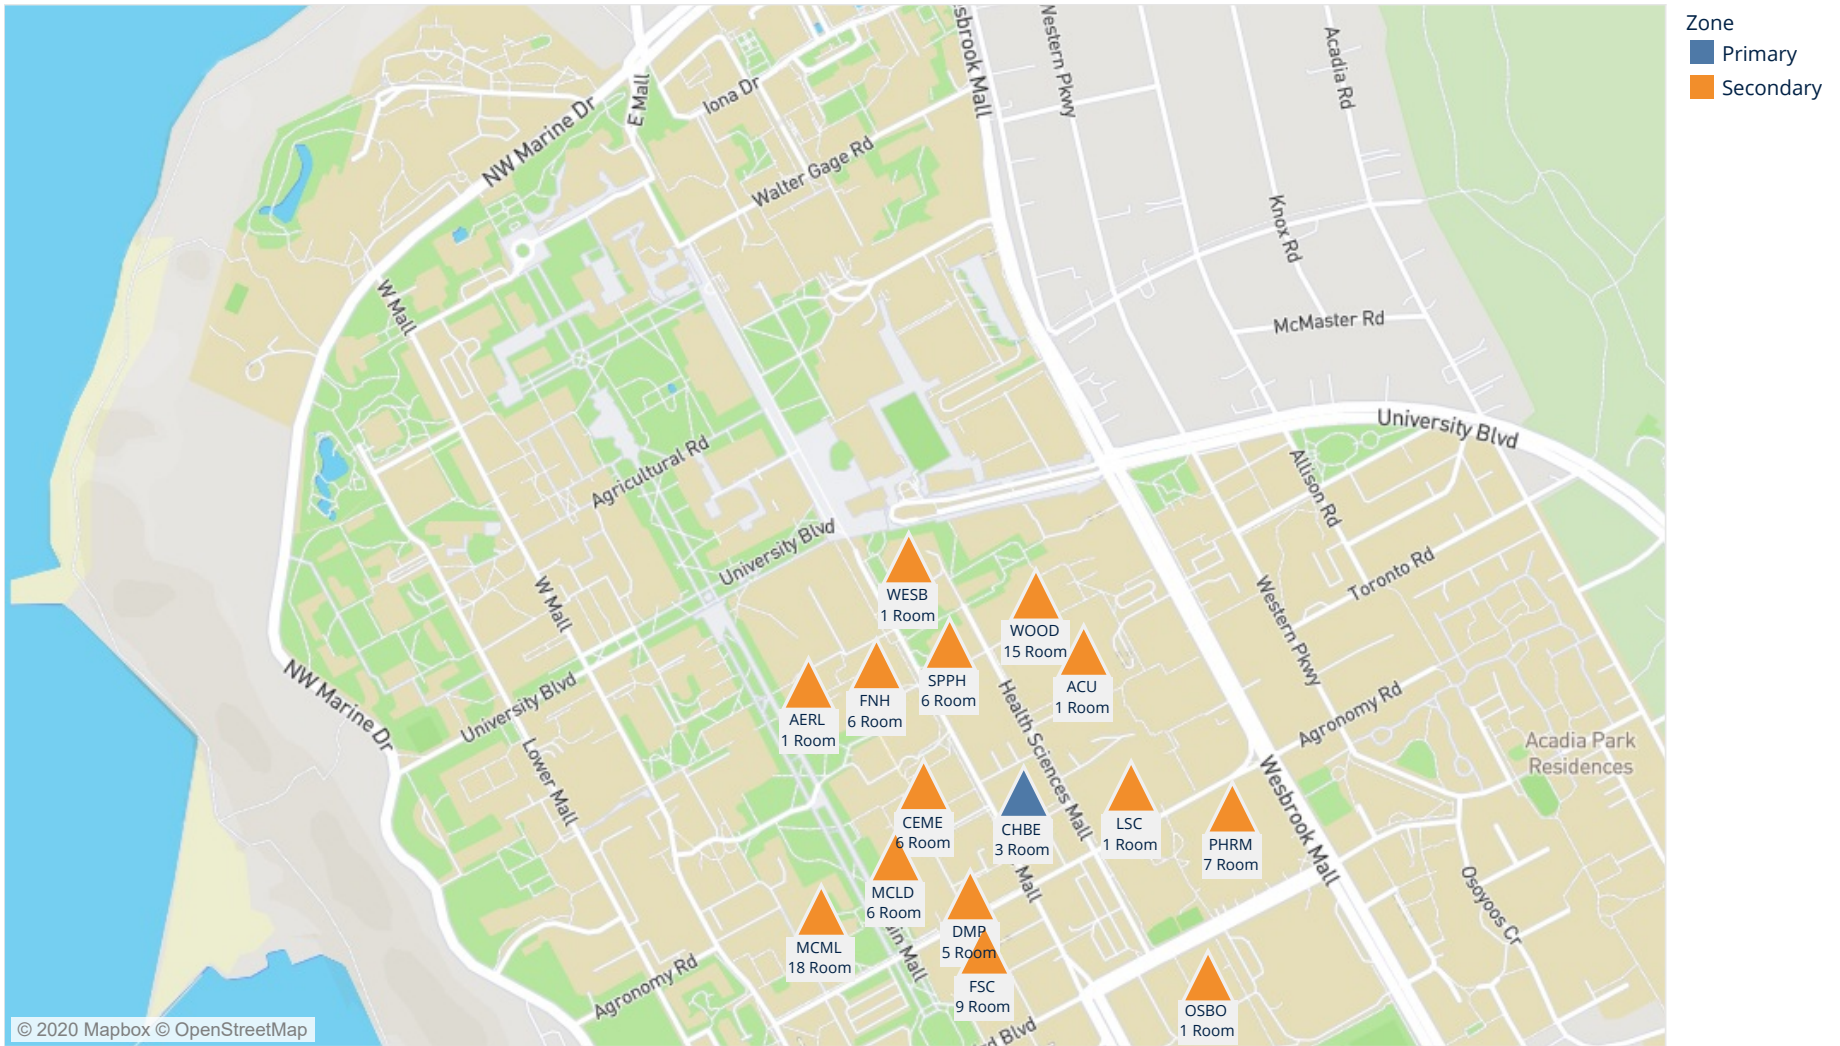

Zone
■ Primary
■ Secondary

Map - Distribution of Locations per Course Code - BOTA

Map - Distribution of Locations per Course Code - BUSI

Map - Distribution of Locations per Course Code - CAPS

Map - Distribution of Locations per Course Code - CCFI

Zone
■ Primary
■ Secondary

Map - Distribution of Locations per Course Code - CCST

Zone
■ Primary
■ Secondary

Map - Distribution of Locations per Course Code - CDST

Zone
■ Primary
■ Secondary

Map - Distribution of Locations per Course Code - CEEN

Zone
■ Primary
■ Secondary

© 2020 Mapbox © OpenStreetMap

Map - Distribution of Locations per Course Code - CENS

© 2020 Mapbox © OpenStreetMap

Map - Distribution of Locations per Course Code - CHBE

Map - Distribution of Locations per Course Code - CHEM

Map - Distribution of Locations per Course Code - CHIN

Zone
■ Primary
■ Secondary

Map - Distribution of Locations per Course Code - CIVL

Zone
■ Primary
■ Secondary

Map - Distribution of Locations per Course Code - CLCH