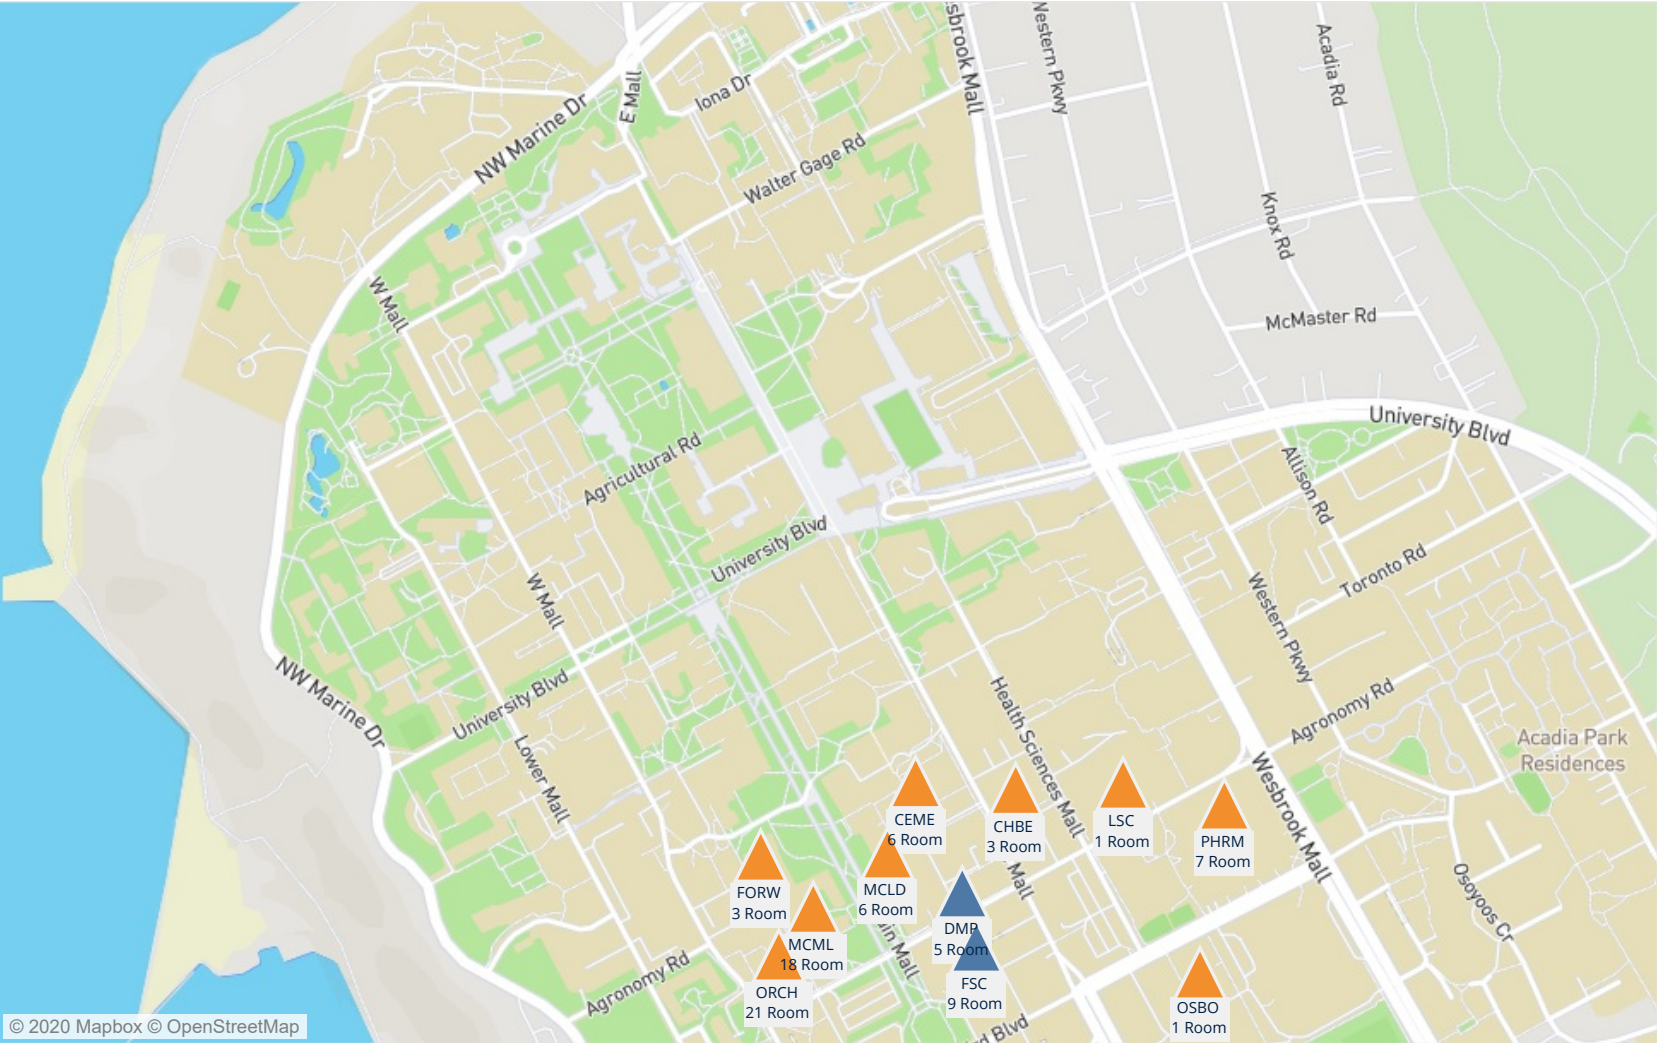

Map - Distribution of Locations per Course Code - ENGL

Zone
■ Primary
■ Secondary

Map - Distribution of Locations per Course Code - ENPH

Map - Distribution of Locations per Course Code - ENVR

Map - Distribution of Locations per Course Code - EOOSC

Zone
■ Primary
■ Secondary

Map - Distribution of Locations per Course Code - EPSE

Zone
■ Primary
■ Secondary

Map - Distribution of Locations per Course Code - ETEC

Zone
■ Primary
■ Secondary

Map - Distribution of Locations per Course Code - FCOR

Zone
■ Primary
■ Secondary

Map - Distribution of Locations per Course Code - FHIS

Zone
■ Primary
■ Secondary

Map - Distribution of Locations per Course Code - FIPR

Map - Distribution of Locations per Course Code - FISH

Map - Distribution of Locations per Course Code - FIST

Zone
■ Primary
■ Secondary

Map - Distribution of Locations per Course Code - FMST

Zone
■ Primary
■ Secondary

Map - Distribution of Locations per Course Code - FNEL