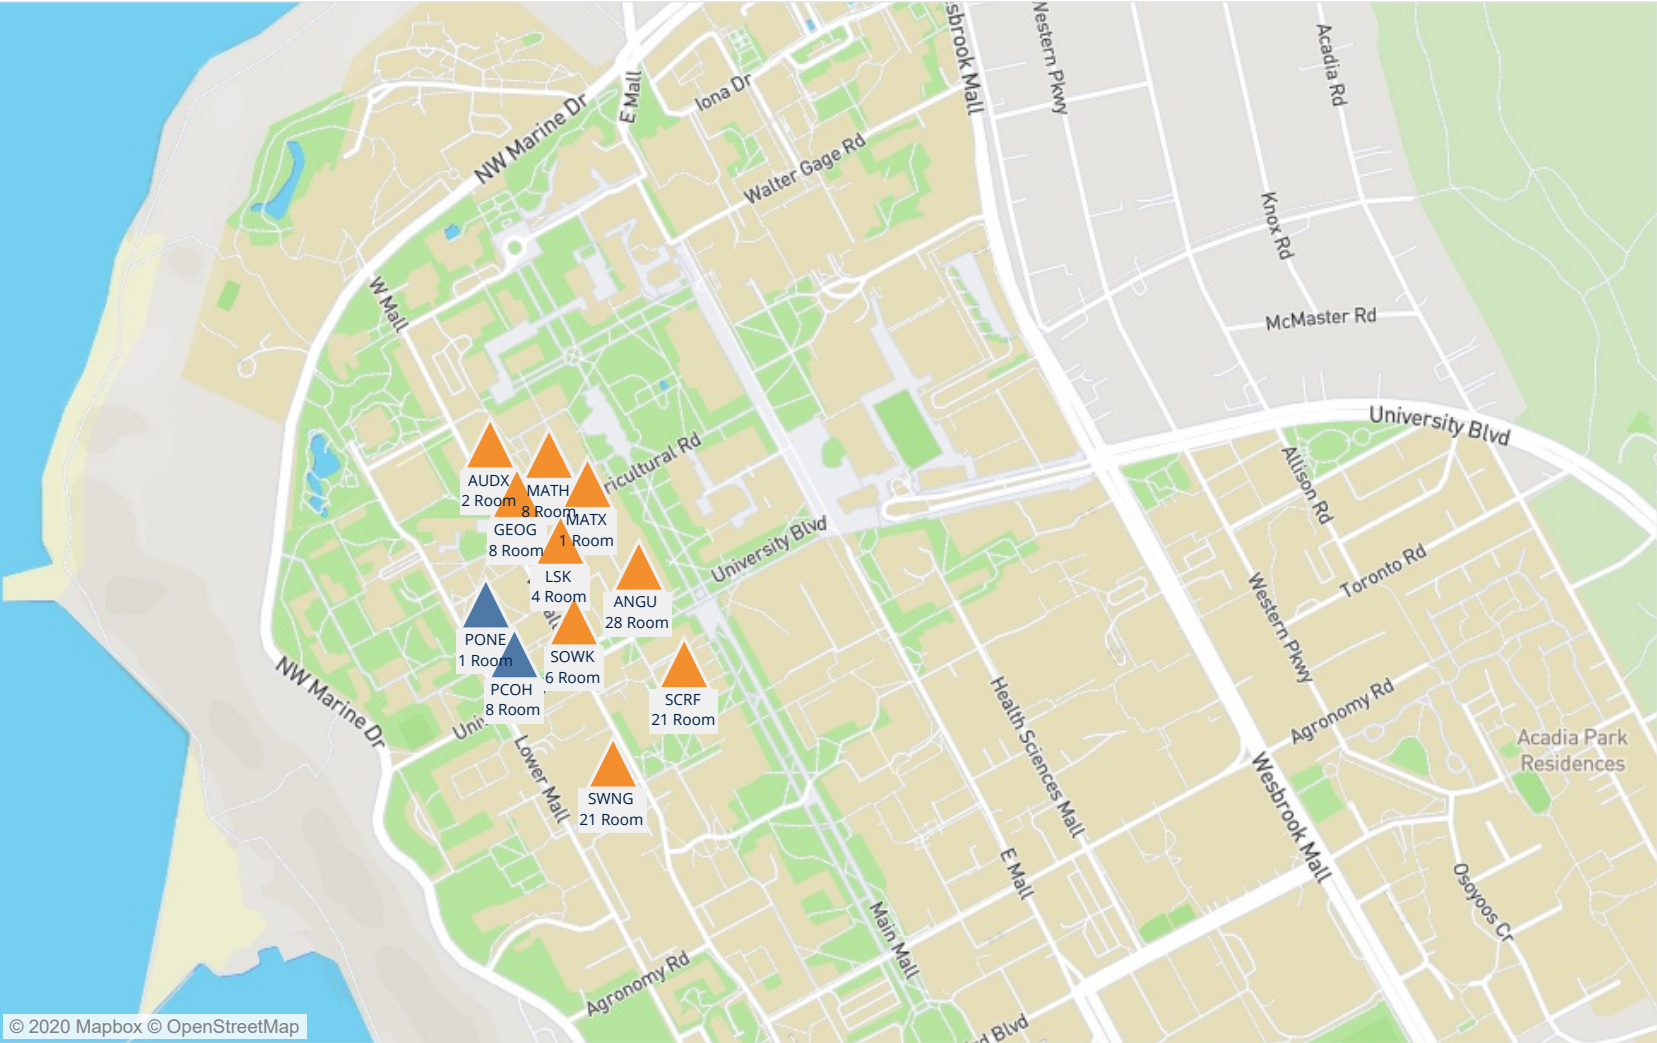

The maps in this document were prepared using the department centroids identified in the Qualtrics survey sent out to departments during the consultation phase of the Vancouver Scheduling Project. Please note that departments will have the opportunity to make changes to the centroid during Phase 2, which begins in January 2021. A centroid can be identified for each course code that a department oversees.

Map - Distribution of Locations per Course Code - AANB

Zone
■ Primary
■ Secondary

Map - Distribution of Locations per Course Code - ACAM

Zone
■ Primary
■ Secondary

Map - Distribution of Locations per Course Code - ADHE

Zone
■ Primary
■ Secondary

Map - Distribution of Locations per Course Code - AFST

Zone
■ Primary
■ Secondary

Map - Distribution of Locations per Course Code - AGEC

Map - Distribution of Locations per Course Code - ANAT

Map - Distribution of Locations per Course Code - ANTH

Zone
■ Primary
■ Secondary

Map - Distribution of Locations per Course Code - APBI

Map - Distribution of Locations per Course Code - APPP

Zone
■ Primary
■ Secondary