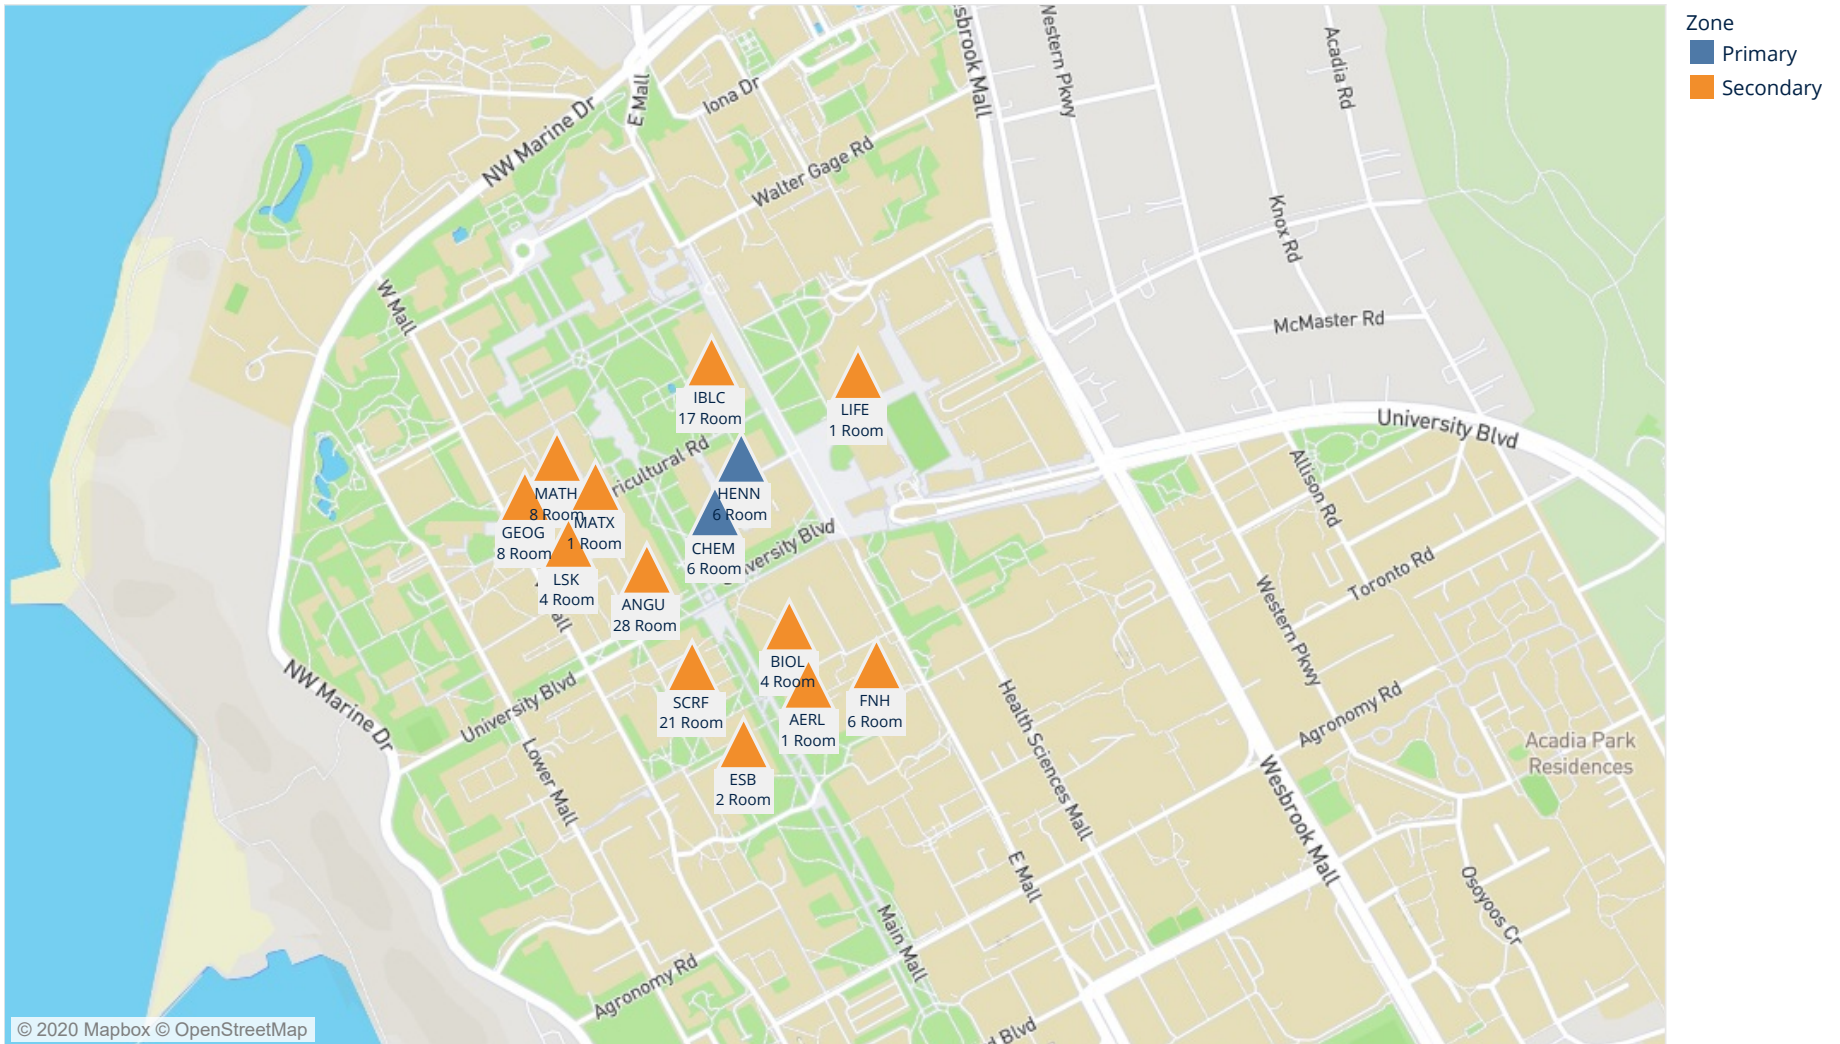

Zone
■ Primary
■ Secondary

Map - Distribution of Locations per Course Code - CCST

Zone
■ Primary
■ Secondary

Map - Distribution of Locations per Course Code - CDST

Zone
■ Primary
■ Secondary

Map - Distribution of Locations per Course Code - CEEN

Zone
■ Primary
■ Secondary

© 2020 Mapbox © OpenStreetMap

Map - Distribution of Locations per Course Code - CENS

© 2020 Mapbox © OpenStreetMap

Map - Distribution of Locations per Course Code - CHBE

Map - Distribution of Locations per Course Code - CHEM

Map - Distribution of Locations per Course Code - CHIN

Zone
■ Primary
■ Secondary

Map - Distribution of Locations per Course Code - CIVL

Zone
■ Primary
■ Secondary

Map - Distribution of Locations per Course Code - CLCH