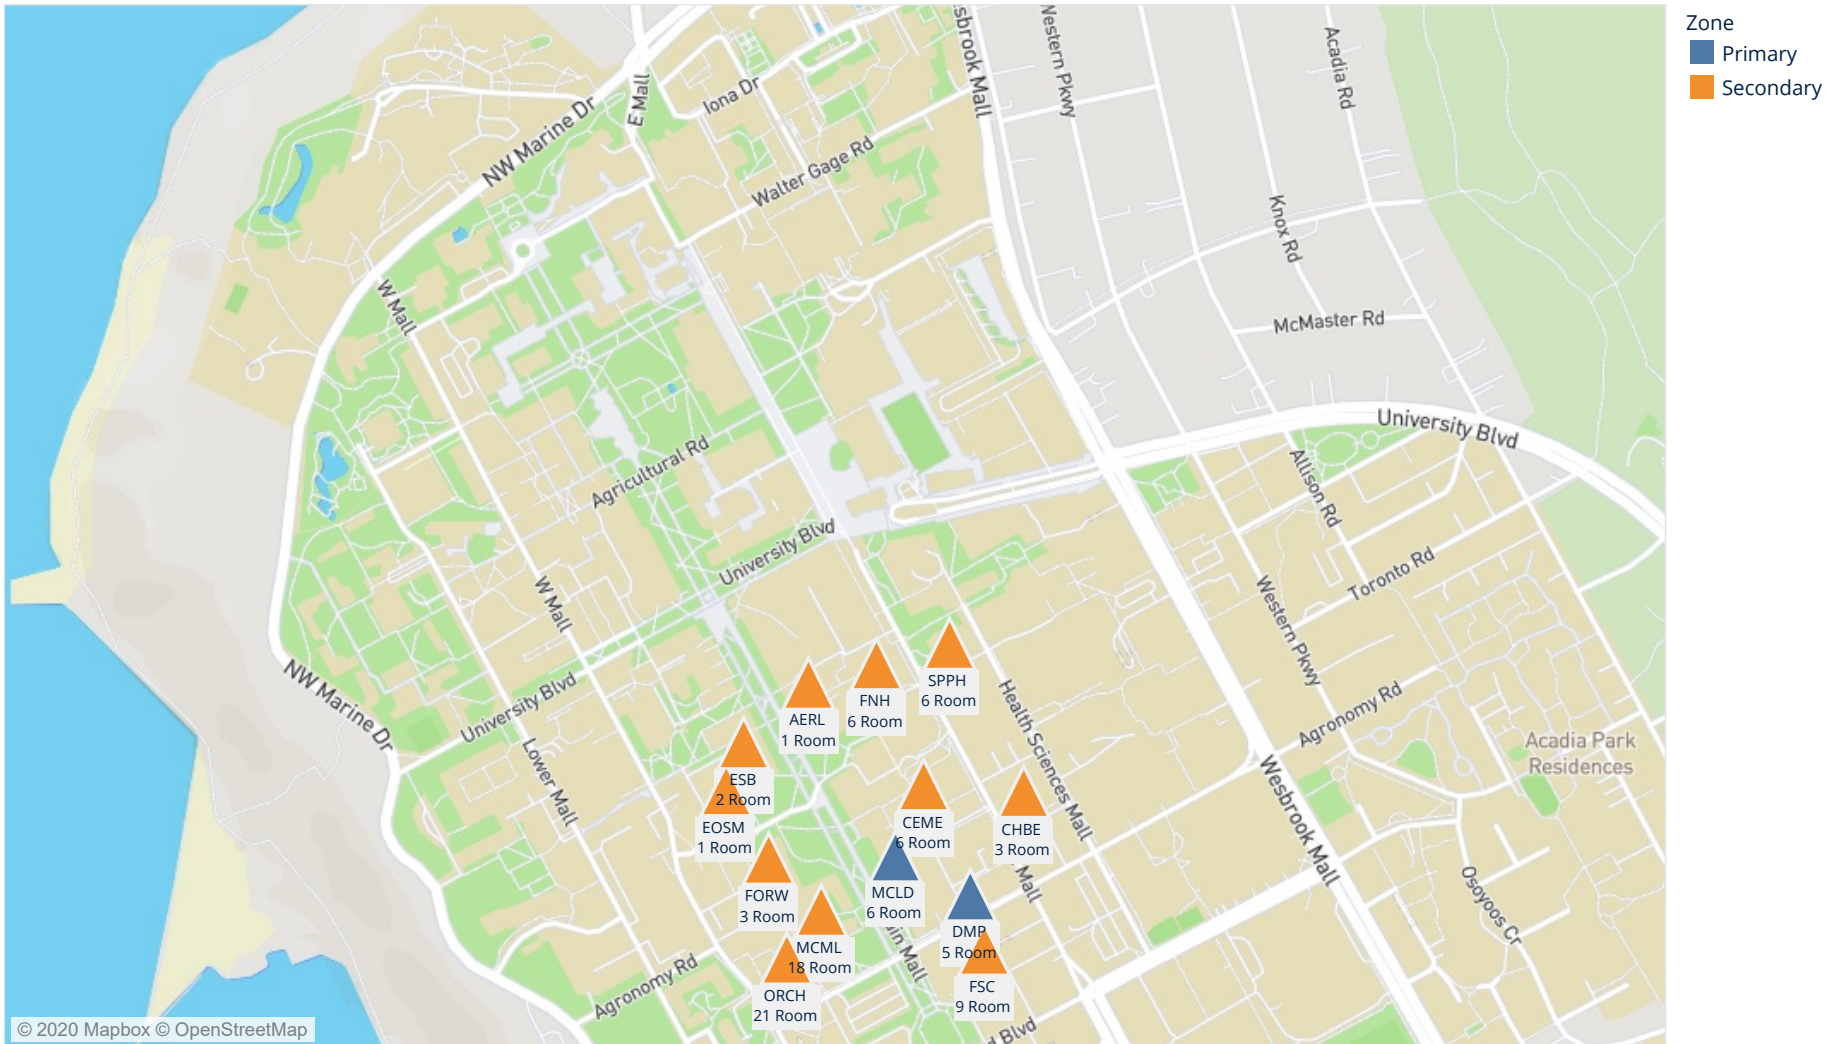

The maps in this document were prepared using the department centroids identified in the Qualtrics survey sent out to departments during the consultation phase of the Vancouver Scheduling Project. Please note that departments will have the opportunity to make changes to the centroid during Phase 2, which begins in January 2021. A centroid can be identified for each course code that a department oversees.

Map - Distribution of Locations per Course Code - AANB

Zone
■ Primary
■ Secondary

Map - Distribution of Locations per Course Code - ACAM

Zone
■ Primary
■ Secondary

Map - Distribution of Locations per Course Code - ADHE

Zone
■ Primary
■ Secondary

Map - Distribution of Locations per Course Code - AFST

Zone
■ Primary
■ Secondary

Map - Distribution of Locations per Course Code - AGEC

Map - Distribution of Locations per Course Code - ANAT

Map - Distribution of Locations per Course Code - ANTH

Zone
■ Primary
■ Secondary

Map - Distribution of Locations per Course Code - APBI

Map - Distribution of Locations per Course Code - APPP

Zone
■ Primary
■ Secondary