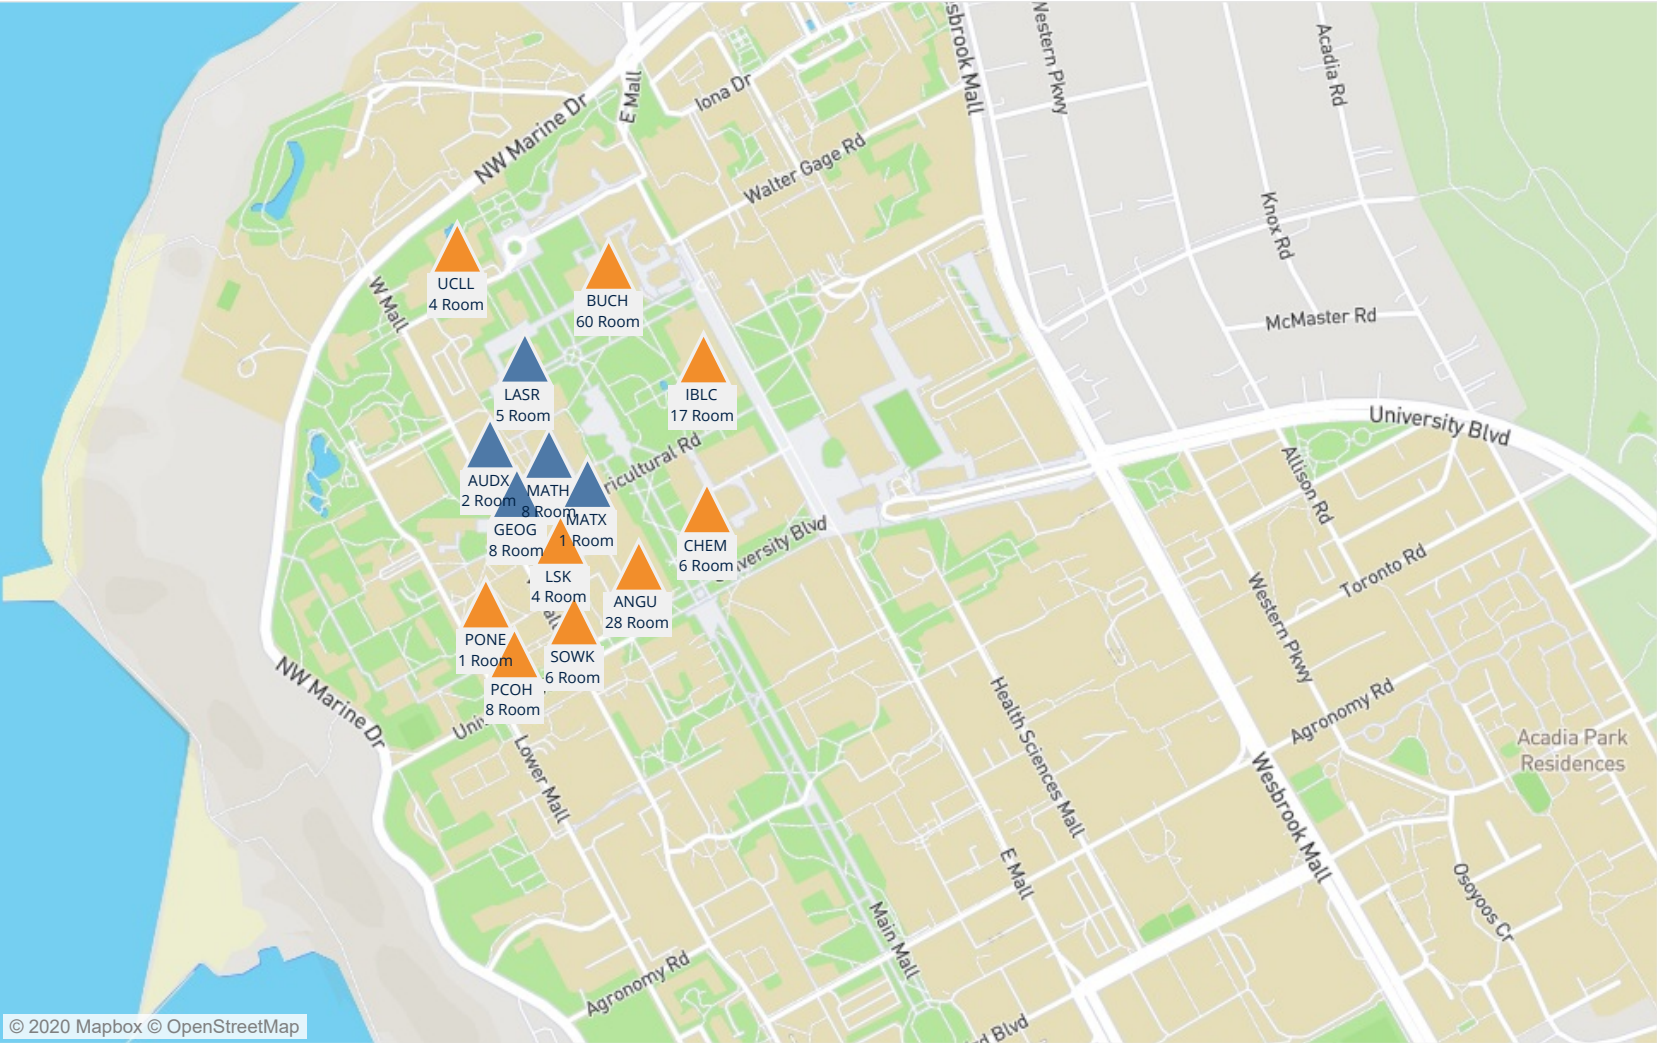

Map - Distribution of Locations per Course Code - MDVL

Zone
■ Primary
■ Secondary

Map - Distribution of Locations per Course Code - MECH

Map - Distribution of Locations per Course Code - MEDG

Zone
■ Primary
■ Secondary

Map - Distribution of Locations per Course Code - MICB

Zone
■ Primary
■ Secondary

Map - Distribution of Locations per Course Code - MIDW

Zone
■ Primary
■ Secondary

Map - Distribution of Locations per Course Code - MINE

Map - Distribution of Locations per Course Code - MTRL

Zone
■ Primary
■ Secondary

Map - Distribution of Locations per Course Code - MUSC

Zone
■ Primary
■ Secondary

Map - Distribution of Locations per Course Code - NEST