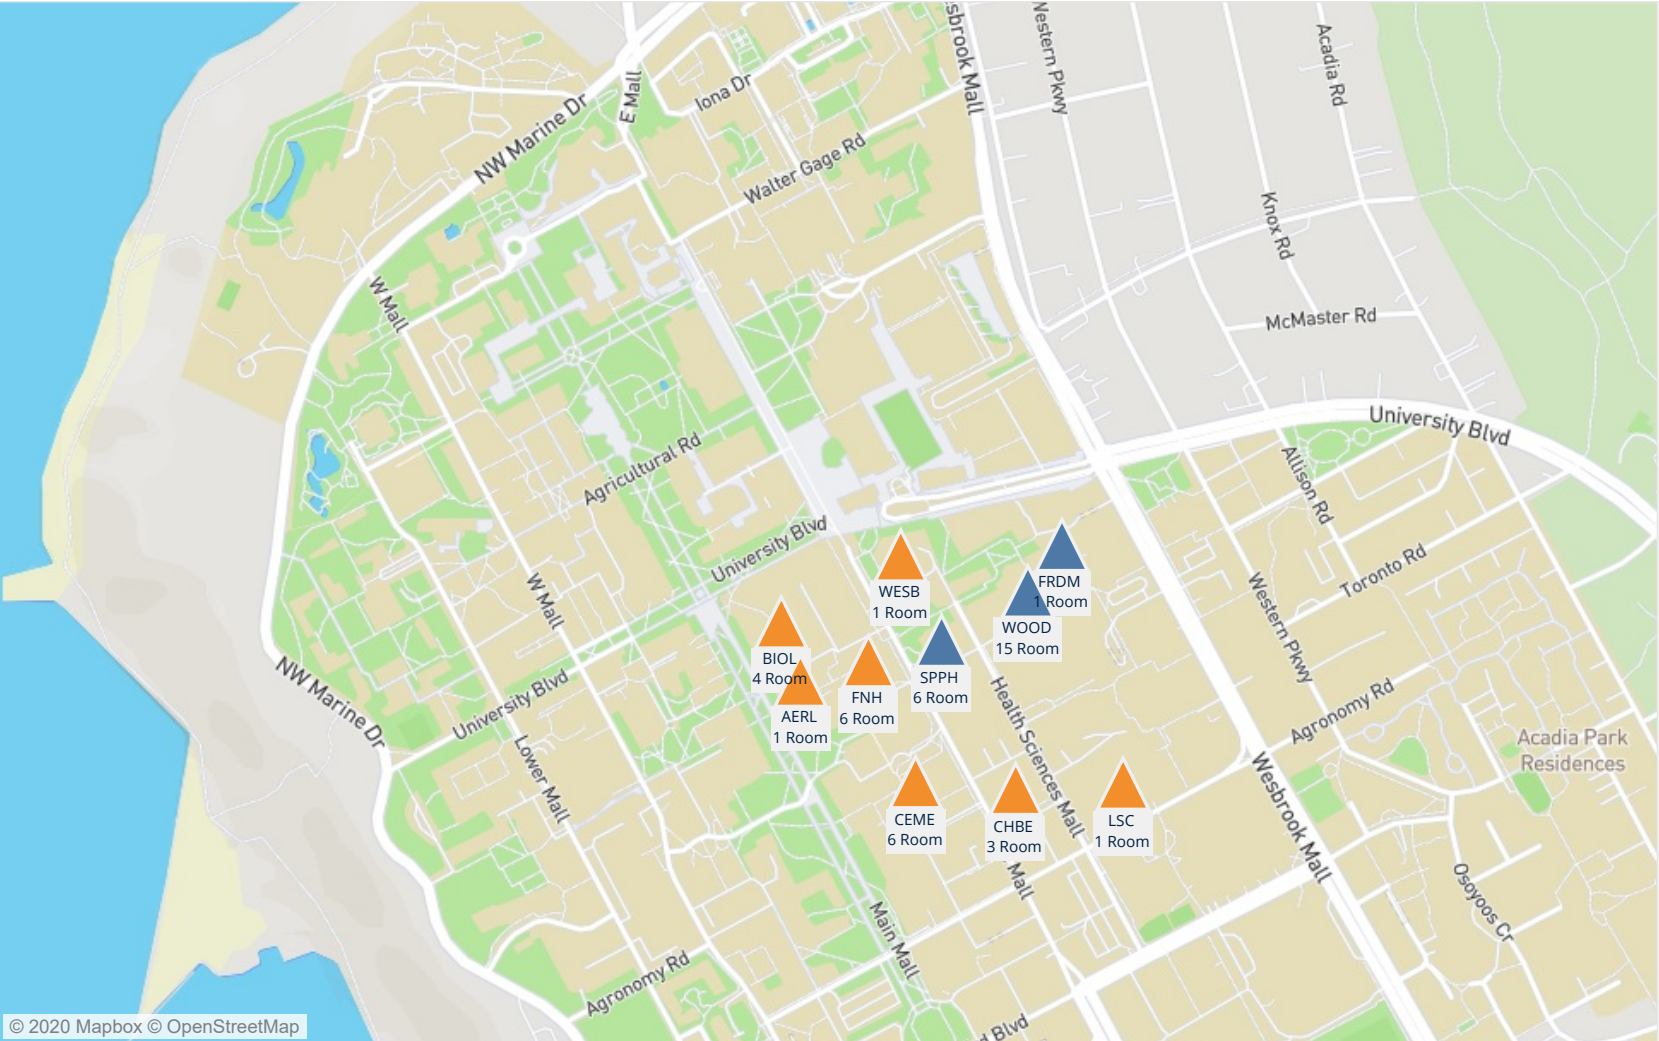

Map - Distribution of Locations per Course Code - MICB

Zone
■ Primary
■ Secondary

Map - Distribution of Locations per Course Code - MIDW

Zone
■ Primary
■ Secondary

Map - Distribution of Locations per Course Code - MINE

Map - Distribution of Locations per Course Code - MTRL

Zone
■ Primary
■ Secondary

Map - Distribution of Locations per Course Code - MUSC

Zone
■ Primary
■ Secondary

Map - Distribution of Locations per Course Code - NEST

Zone
■ Primary
■ Secondary

Map - Distribution of Locations per Course Code - NURS

Zone
■ Primary
■ Secondary

Map - Distribution of Locations per Course Code - PATH

Map - Distribution of Locations per Course Code - PCTH