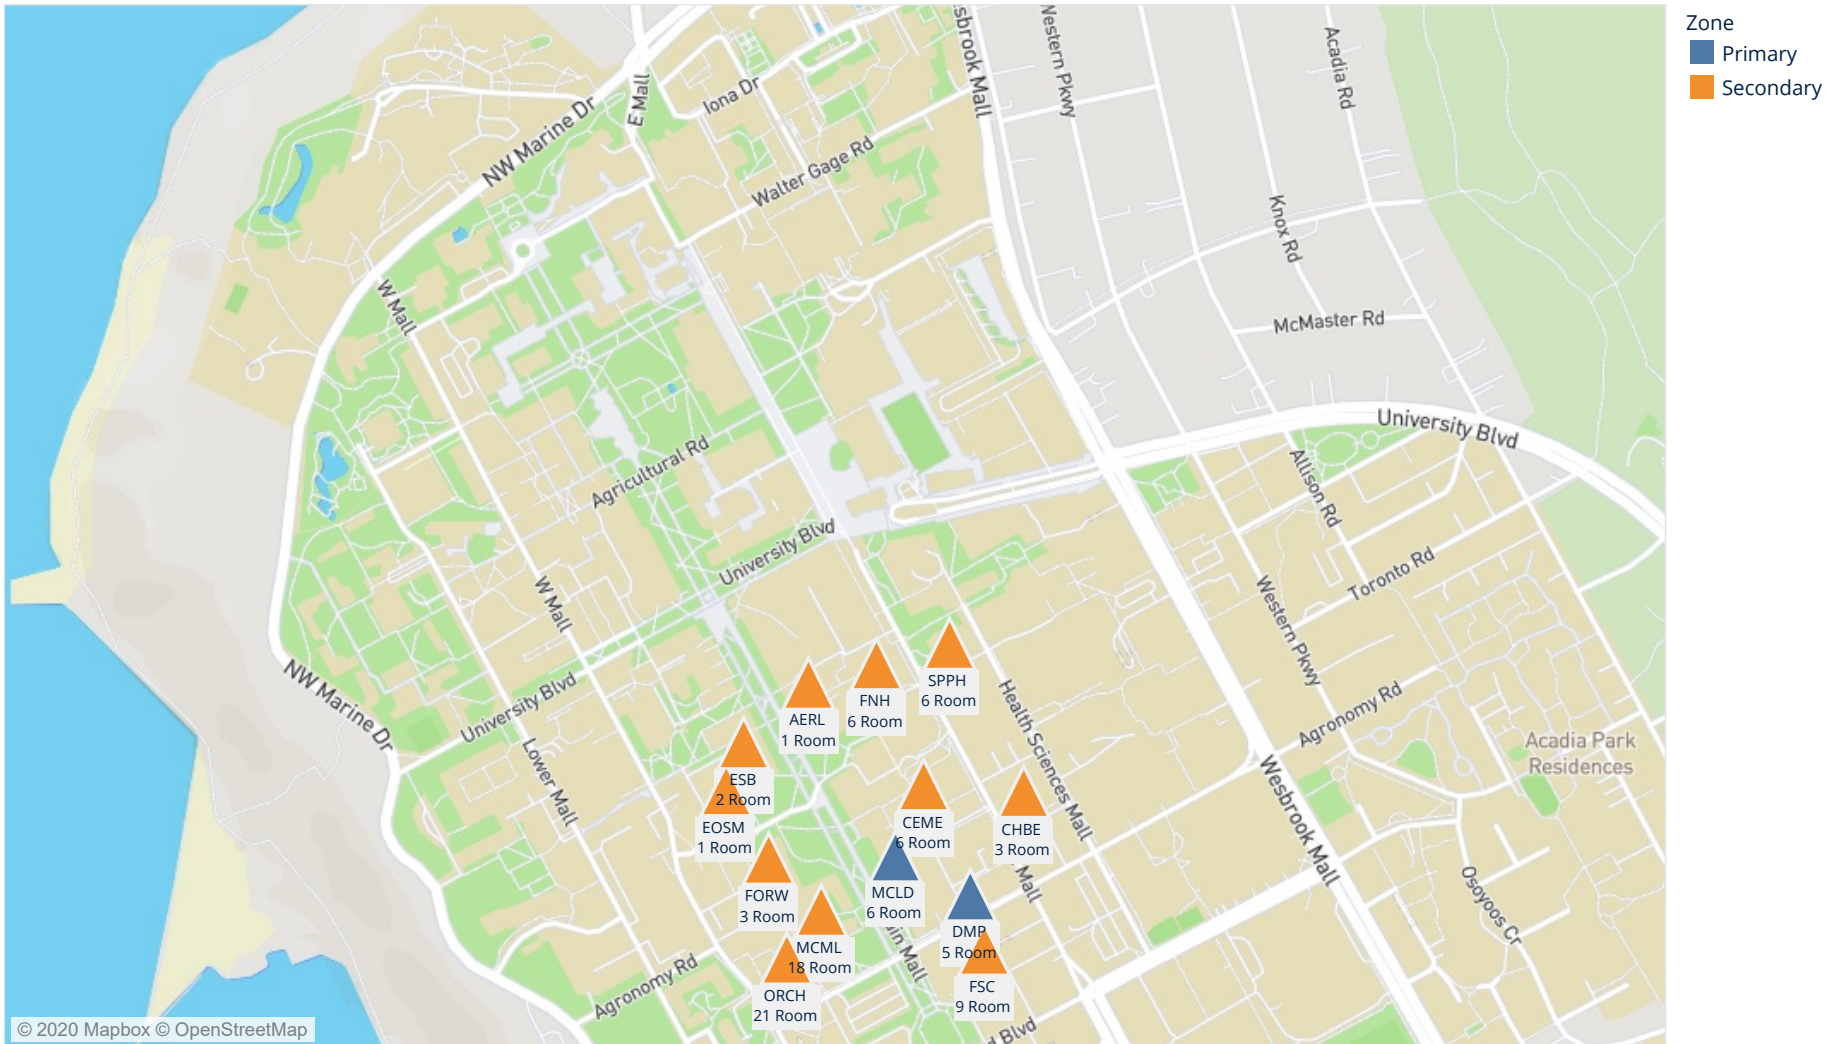

Map - Distribution of Locations per Course Code - AANB

Zone
■ Primary
■ Secondary

Map - Distribution of Locations per Course Code - ACAM

Zone
■ Primary
■ Secondary

Map - Distribution of Locations per Course Code - ADHE

Zone
■ Primary
■ Secondary

Map - Distribution of Locations per Course Code - AFST

Zone
■ Primary
■ Secondary

Map - Distribution of Locations per Course Code - AGEC

Map - Distribution of Locations per Course Code - ANAT

Map - Distribution of Locations per Course Code - ANTH

Zone
■ Primary
■ Secondary

Map - Distribution of Locations per Course Code - APBI

Map - Distribution of Locations per Course Code - APPP

Zone
■ Primary
■ Secondary

Map - Distribution of Locations per Course Code - APSC

Map - Distribution of Locations per Course Code - ARBC

Zone
■ Primary
■ Secondary

Map - Distribution of Locations per Course Code - ARCH

Zone
■ Primary
■ Secondary