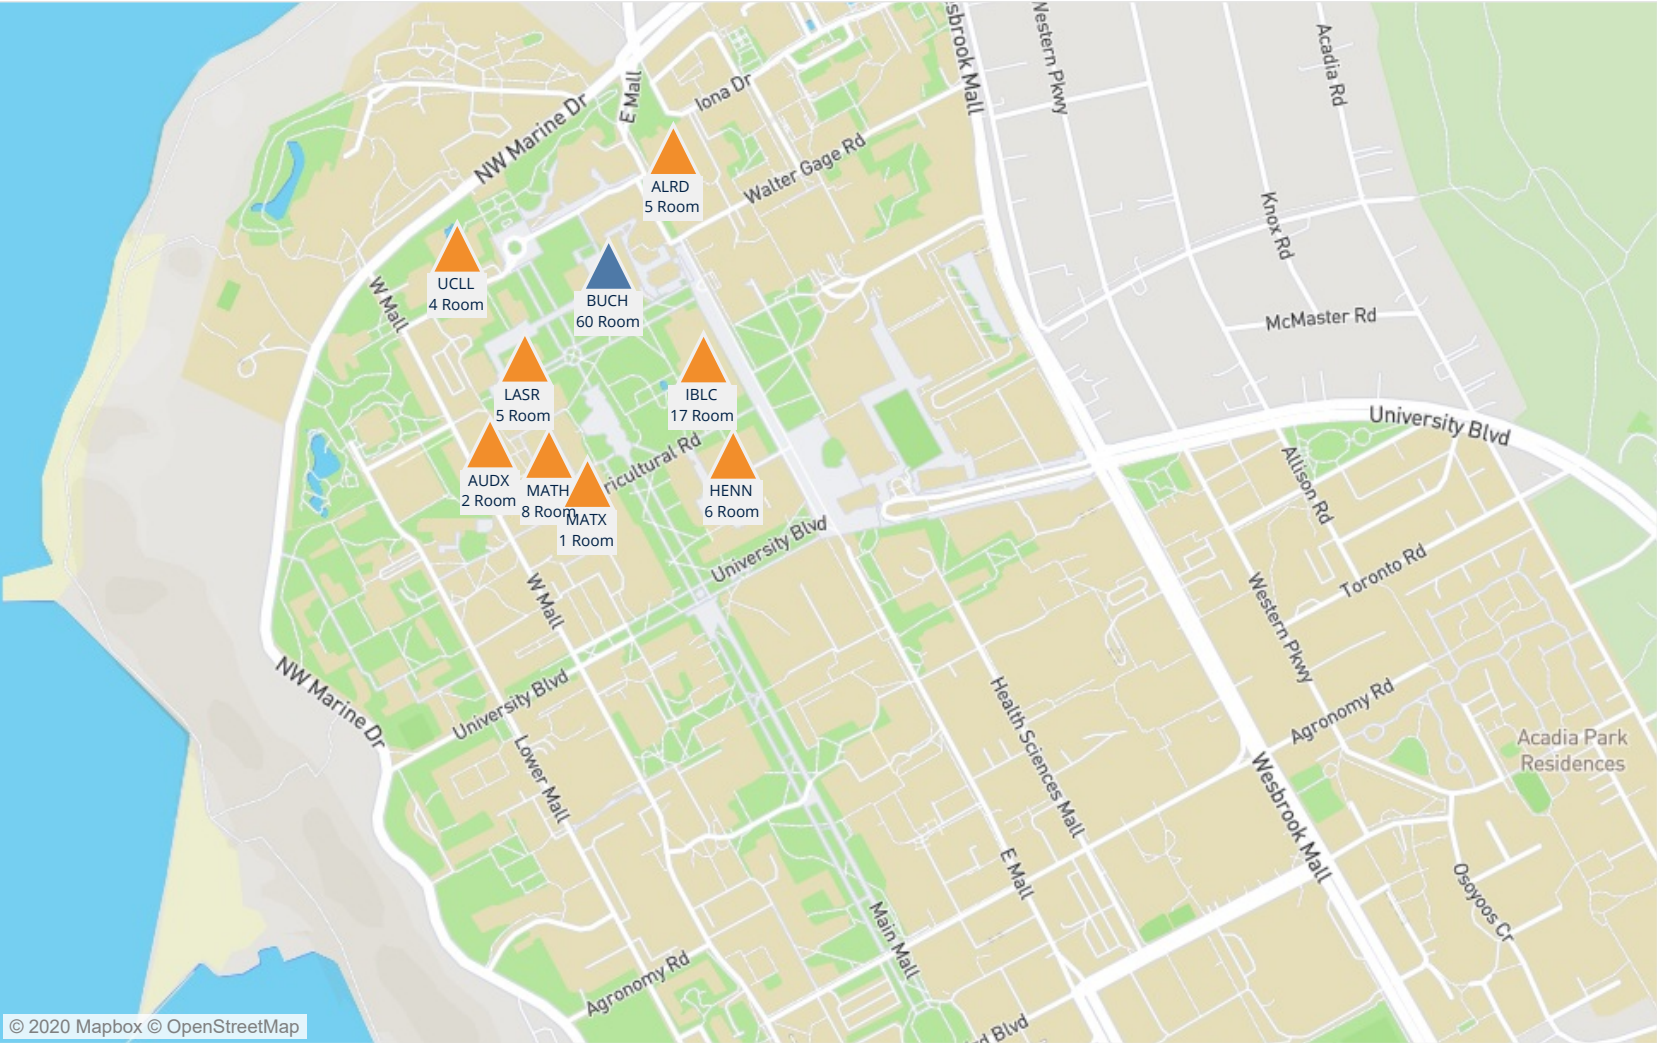

The maps in this document were prepared using the department centroids identified in the Qualtrics survey sent out to departments during the consultation phase of the Vancouver Scheduling Project. Please note that departments will have the opportunity to make changes to the centroid during Phase 2, which begins in January 2021. A centroid can be identified for each course code that a department oversees.

Map - Distribution of Locations per Course Code - AANB

Zone
■ Primary
■ Secondary

Map - Distribution of Locations per Course Code - ACAM

Zone
■ Primary
■ Secondary

Map - Distribution of Locations per Course Code - ADHE

Zone
■ Primary
■ Secondary

Map - Distribution of Locations per Course Code - AFST

Zone
■ Primary
■ Secondary

Map - Distribution of Locations per Course Code - AGEC

Map - Distribution of Locations per Course Code - ANAT

Map - Distribution of Locations per Course Code - ANTH

Zone
■ Primary
■ Secondary

Map - Distribution of Locations per Course Code - APBI

Map - Distribution of Locations per Course Code - APPP

Zone
■ Primary
■ Secondary