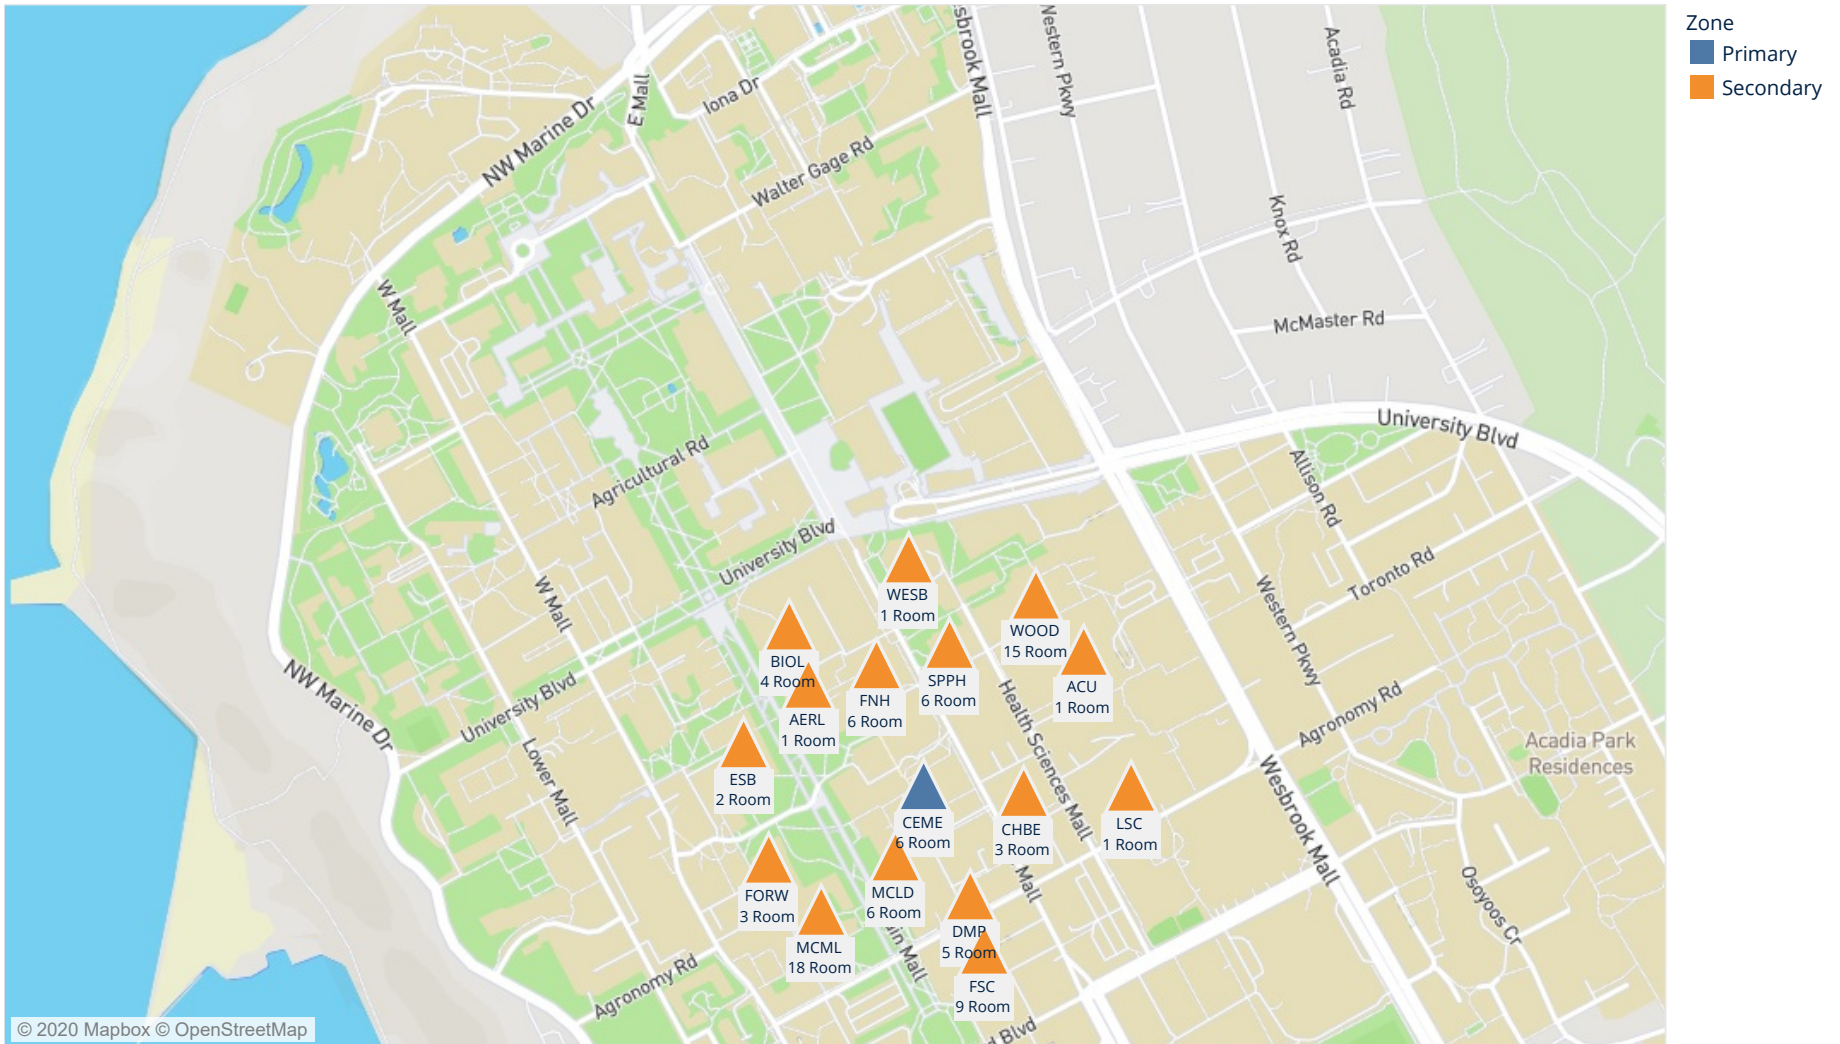

Map - Distribution of Locations per Course Code - LIBE

Zone
■ Primary
■ Secondary

Map - Distribution of Locations per Course Code - LIBR

Map - Distribution of Locations per Course Code - LING

Zone
■ Primary
■ Secondary

Map - Distribution of Locations per Course Code - LLED

Zone
■ Primary
■ Secondary

Map - Distribution of Locations per Course Code - LWS

Map - Distribution of Locations per Course Code - MANU

Map - Distribution of Locations per Course Code - MATH

Map - Distribution of Locations per Course Code - MDVL

Zone
■ Primary
■ Secondary

Map - Distribution of Locations per Course Code - MECH

Map - Distribution of Locations per Course Code - MEDG

Zone
■ Primary
■ Secondary