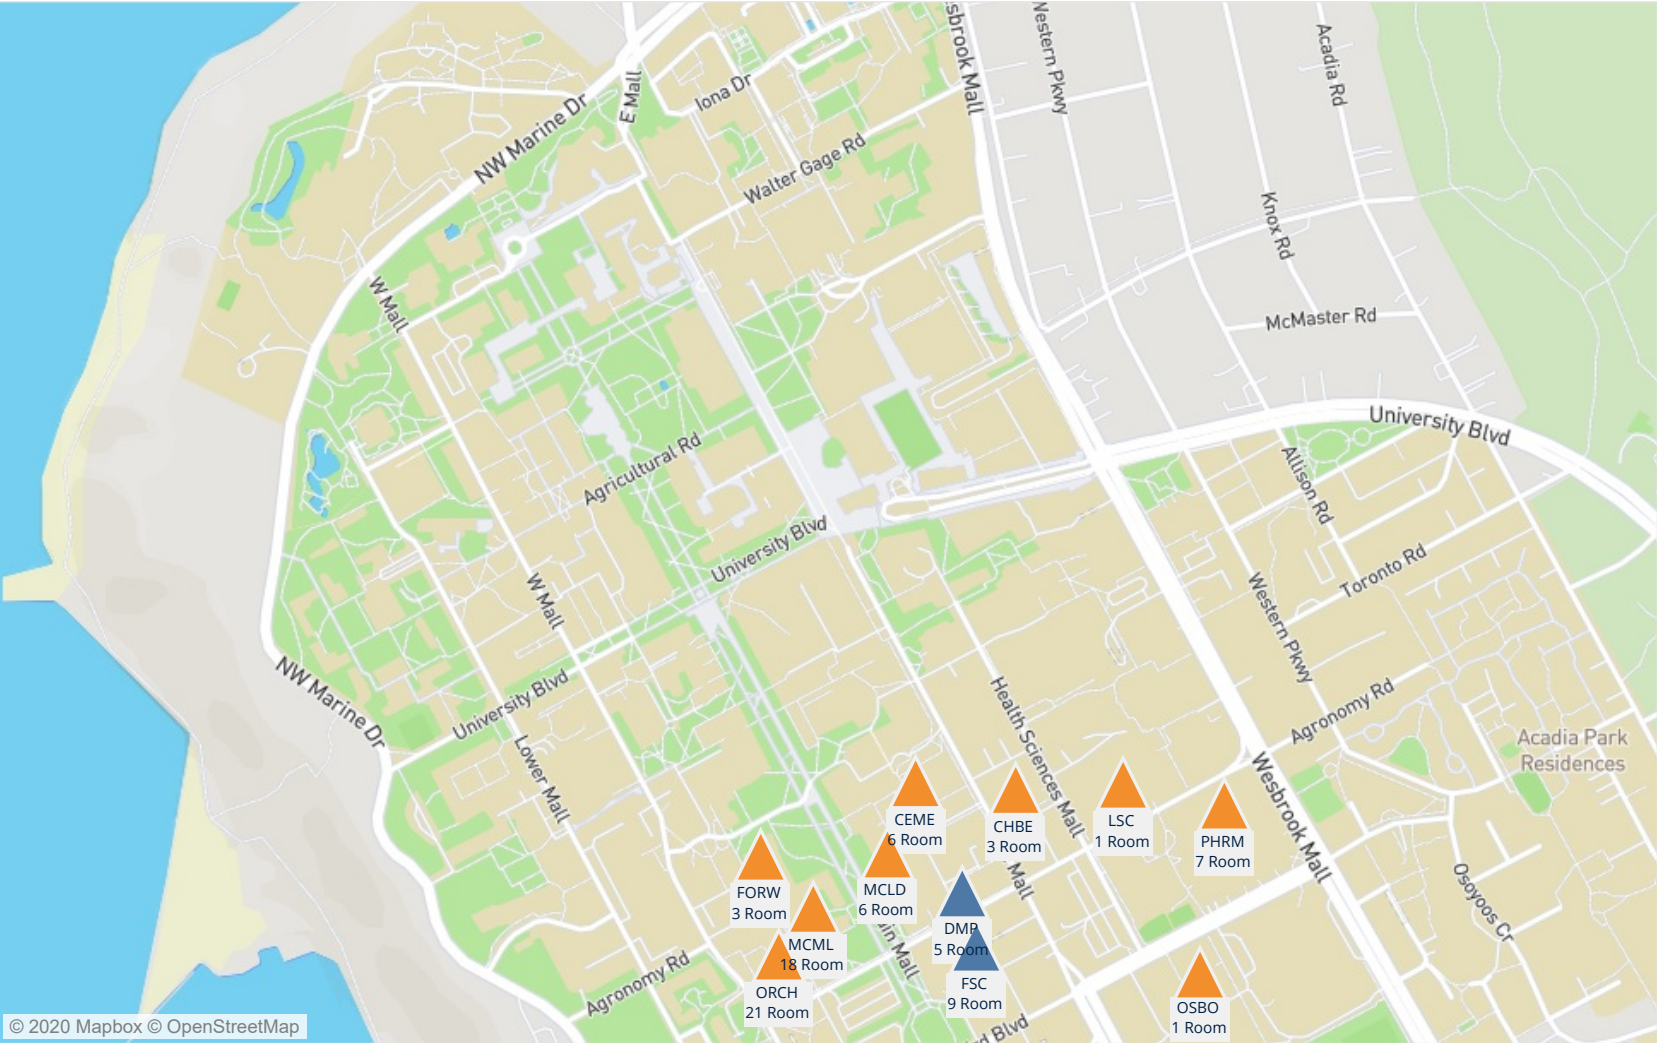

Map - Distribution of Locations per Course Code - FIST

Zone
■ Primary
■ Secondary

Map - Distribution of Locations per Course Code - FMST

Zone
■ Primary
■ Secondary

Map - Distribution of Locations per Course Code - FNEL

Zone
■ Primary
■ Secondary

Map - Distribution of Locations per Course Code - FNH

Zone
■ Primary
■ Secondary

Map - Distribution of Locations per Course Code - FNIS

Zone
■ Primary
■ Secondary

Map - Distribution of Locations per Course Code - FOOD

Zone
■ Primary
■ Secondary

Map - Distribution of Locations per Course Code - FOPR

Zone
■ Primary
■ Secondary

Map - Distribution of Locations per Course Code - FRE

Zone
■ Primary
■ Secondary

Map - Distribution of Locations per Course Code - FREN

Zone
■ Primary
■ Secondary

Map - Distribution of Locations per Course Code - FRST

Zone
■ Primary
■ Secondary

Map - Distribution of Locations per Course Code - FSCT

Zone
■ Primary
■ Secondary

Map - Distribution of Locations per Course Code - GBPR