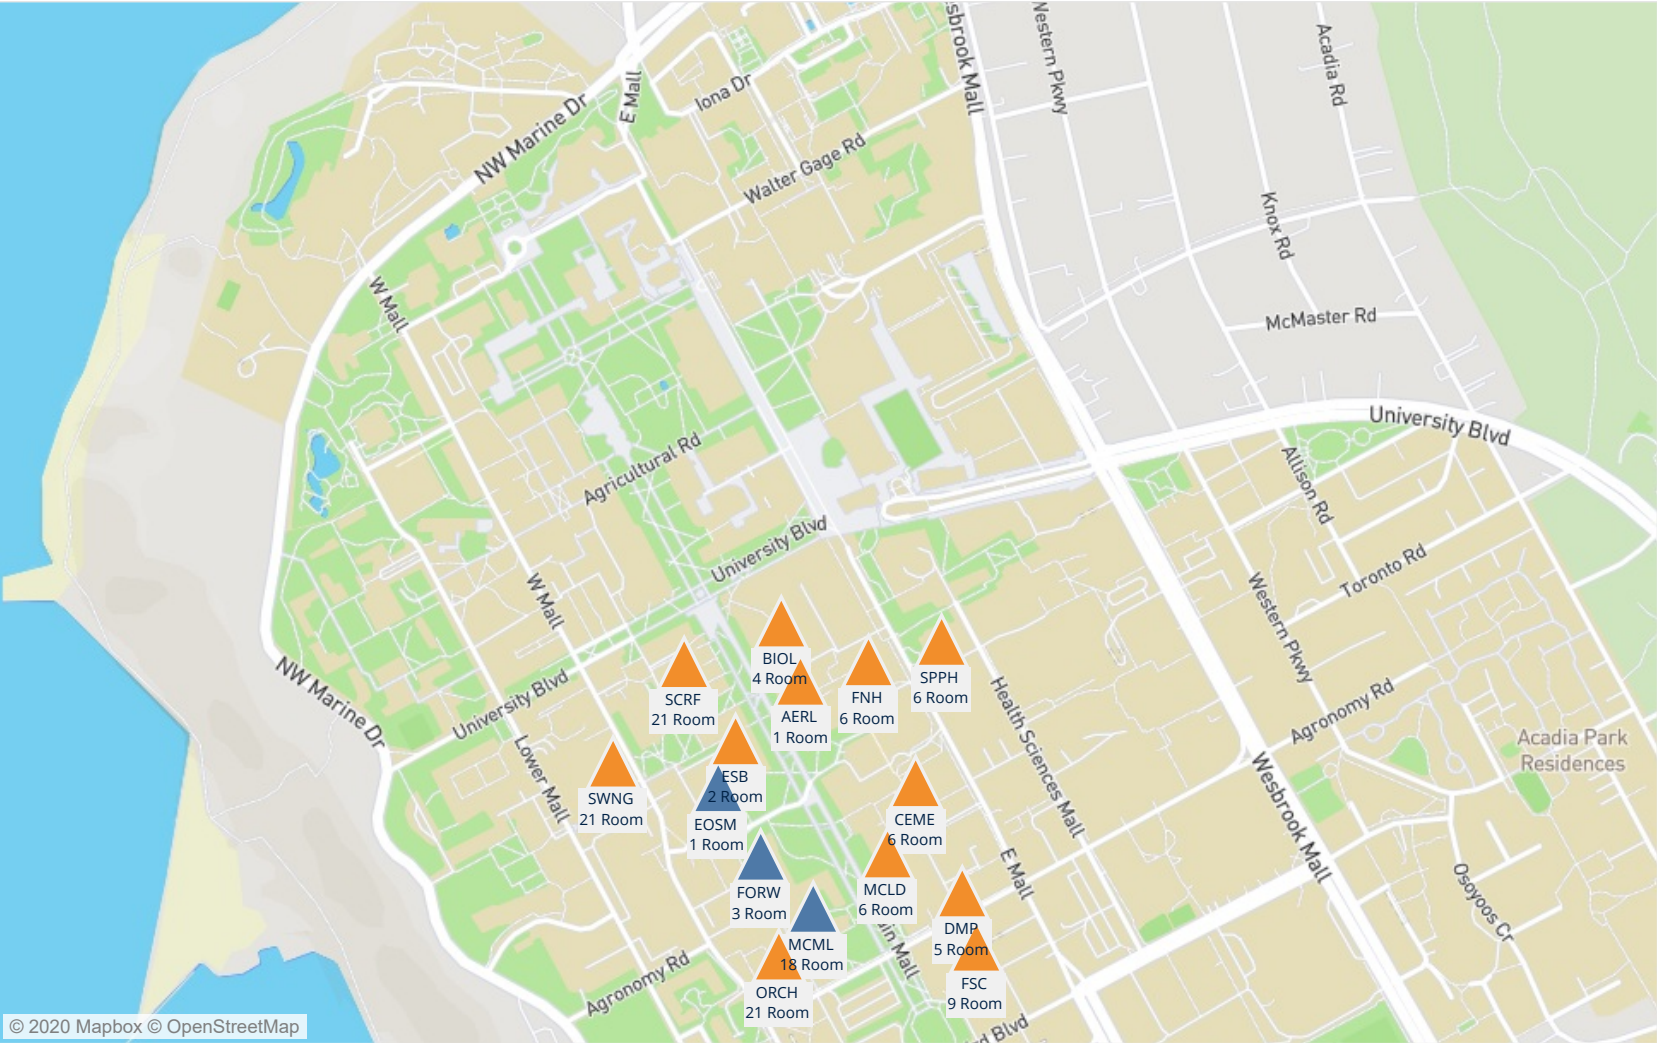

Map - Distribution of Locations per Course Code - MDVL

Zone
■ Primary
■ Secondary

Map - Distribution of Locations per Course Code - MECH

Map - Distribution of Locations per Course Code - MEDG

Zone
■ Primary
■ Secondary

Map - Distribution of Locations per Course Code - MICB

Zone
■ Primary
■ Secondary

Map - Distribution of Locations per Course Code - MIDW

Zone
■ Primary
■ Secondary

Map - Distribution of Locations per Course Code - MINE

Map - Distribution of Locations per Course Code - MTRL

Zone
■ Primary
■ Secondary

Map - Distribution of Locations per Course Code - MUSC

Zone
■ Primary
■ Secondary

Map - Distribution of Locations per Course Code - NEST