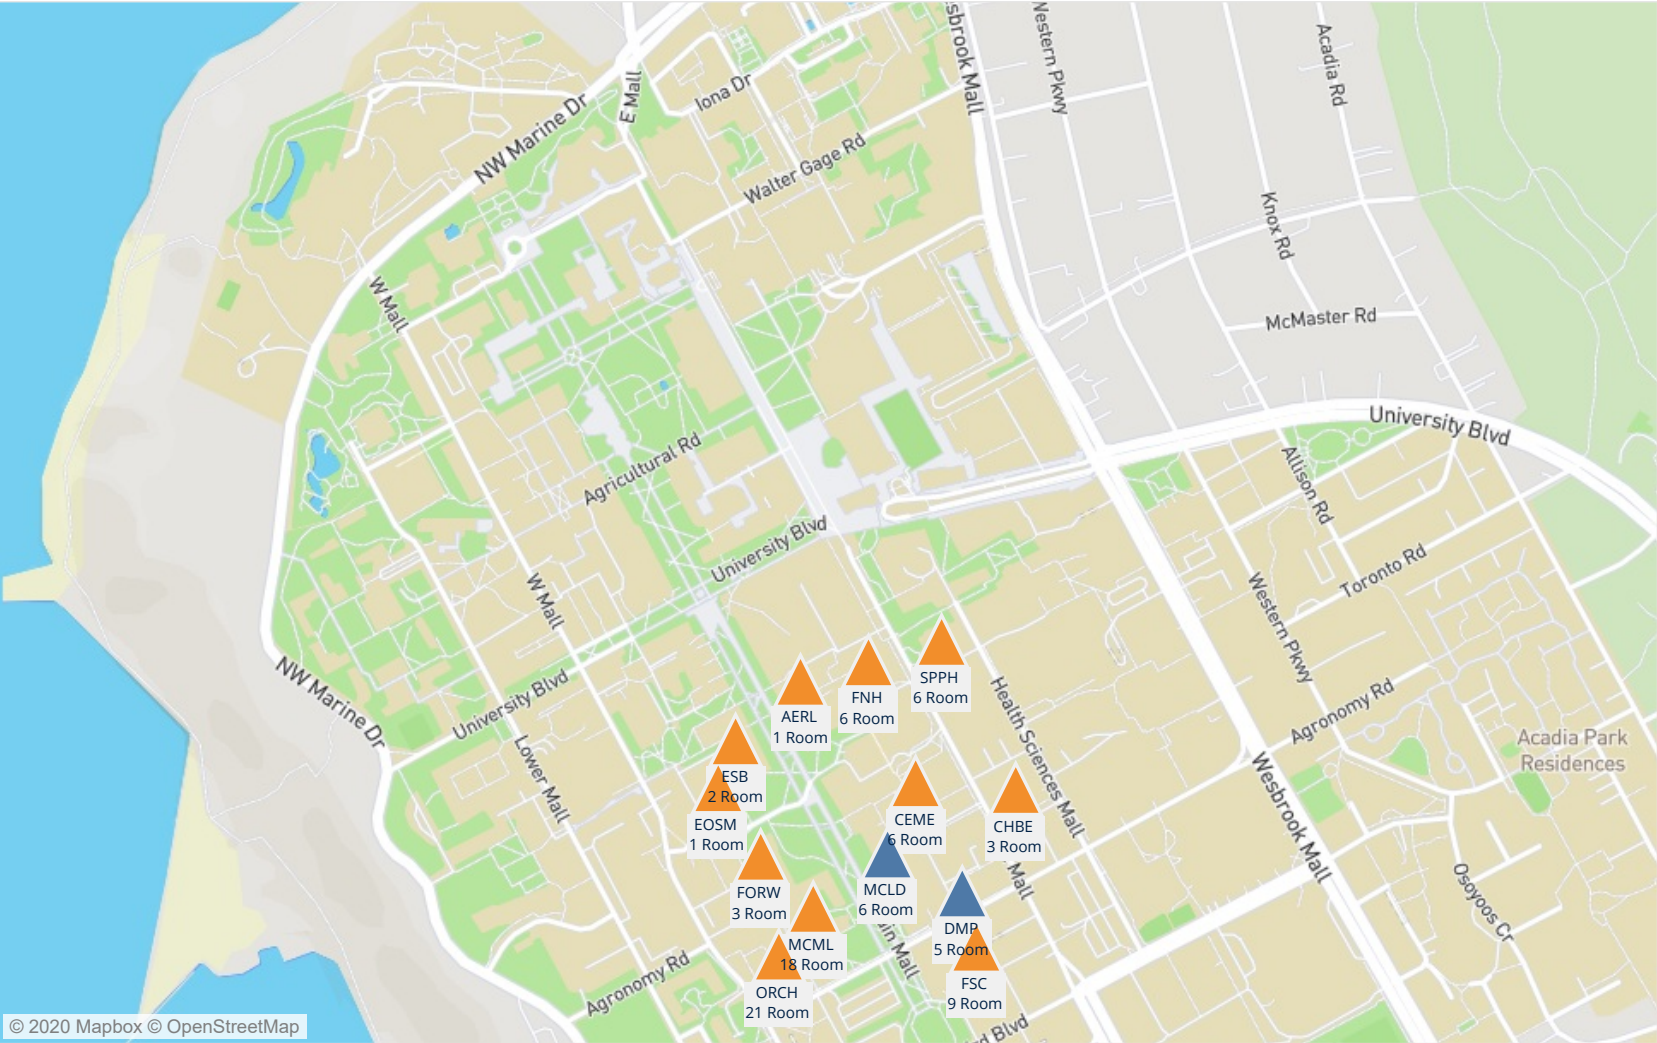

Map - Distribution of Locations per Course Code - FIST

Zone
■ Primary
■ Secondary

Map - Distribution of Locations per Course Code - FMST

Zone
■ Primary
■ Secondary

Map - Distribution of Locations per Course Code - FNEL

Zone
■ Primary
■ Secondary

Map - Distribution of Locations per Course Code - FNH

Zone
■ Primary
■ Secondary

Map - Distribution of Locations per Course Code - FNIS

Zone
■ Primary
■ Secondary

Map - Distribution of Locations per Course Code - FOOD

Zone
■ Primary
■ Secondary

Map - Distribution of Locations per Course Code - FOPR

Zone
■ Primary
■ Secondary

Map - Distribution of Locations per Course Code - FRE

Zone
■ Primary
■ Secondary

Map - Distribution of Locations per Course Code - FREN

Zone
■ Primary
■ Secondary

Map - Distribution of Locations per Course Code - FRST

Zone
■ Primary
■ Secondary

Map - Distribution of Locations per Course Code - FSCT

Zone
■ Primary
■ Secondary

Map - Distribution of Locations per Course Code - GBPR